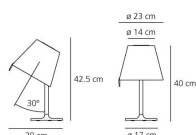

PRODUCT DATA SHEET

Melampo night

Base in painted zamac; painted aluminium stem; diffuser in silk satin fabric on a plastic frame.

Aluminium Grey Black Natural

HALO Qi26 Table

650° IP20

W	Dimensions	Luminous Flux (lm)	Color	Code	Product name
46W	H 40 cm	630lm	<input type="radio"/>	0710010A	Melampo Night - Aluminium
			<input type="radio"/>	0710030A	Melampo Night - Black
			<input type="radio"/>	0710020A	Melampo Night - Bronze Ecrù