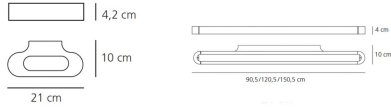

Talo Wall

Body in painted aluminium; die-cast aluminium endpieces. Dimmable.

Bronze Gold Mirror Silver Silver Grey White

LED Undimmable

CE V PG ENEC 750°C° IPIP 20

W	Dimensions	Luminous Flux (lm)	Color	Code	Product name
20W	10x21 cm	1225lm		0615040A	Talo parete LED - Bronze
				0615050A	Talo parete LED - Gold
				0615030A	Talo parete LED - Polished chrome
				0615020A	Talo parete LED - Silver
				0615010A	Talo parete LED - Bianco
33W	10x90 cm	3175lm		1915020A	Talo parete 90 LED Silver - Undimmable
				1915010A	Talo parete 90 LED White - Undimmable
52W	10x120 cm	4648lm		1917010A	Talo parete 120 LED White - Undimmable
		4685lm		1917020A	Talo parete 120 LED Silver - Undimmable
65W	10x150 cm	5940lm		1919010A	Talo parete 150 LED White - Undimmable
				1919020A	Talo parete 150 LED Silver - Undimmable

LED Dimmable

W	Dimensions	Luminous Flux (lm)	Color	Code	Product name
33W	10x90 cm	3175lm		1916020A	Talo parete 90 LED Silver - Dimmable
				1916010A	Talo parete 90 LED White - Dimmable
52W	10x120 cm	4648lm		1918010A	Talo parete 120 LED White - Dimmable
		4685lm		1918020A	Talo parete 120 LED Silver - Dimmable
65W	10x150 cm	5940lm		1920010A	Talo parete 150 LED White - Dimmable
				1920020A	Talo parete 150 LED Silver - Dimmable