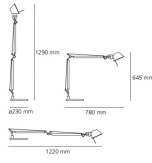

Accessories

		Code
	TOLOMEO BASE TV ALL D230	A004030
	TOLOMEO MORSETTO	A004100
	TOLOMEO SUPP. TAVOLO FISSO	A004200