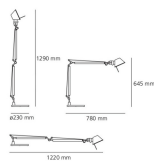

### Tolomeo Table

Base and cantilevered arms in polished aluminium; diffuser in matt anodised aluminium; joints and supports in polished aluminium. System of spring balancing. The code refers to the luminaire's body only

Aluminium

LED Movement detector

CCC V PC ENEC N/D° IPIP20

W	Dimensions	Luminous Flux (lm)	CCT	Color	Code	Product name
10W	H 64.5 cm	410lm	3000K	●	A005400	Tolomeo table - with presence detector - Led Alluminio

LED Dimmable

CCC V PC ENEC N/D° IPIP20

W	Dimensions	Luminous Flux (lm)	CCT	Color	Code	Product name
10W	H 64.5 cm	410lm	3000K	●	A004800	Tolomeo tavolo - Led Aluminum
12W	H 64.5 cm	550lm	3000-10000K	●	1530050A	Tolomeo tavolo - Led TW Aluminum