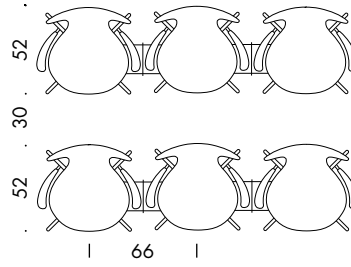

MODEL 3197

Seat height: 76 cm
Total height: 110 cm
Width: 53 cm
Depth: 59 cm

MODEL 3117

Seat height: 44-56 cm
Total height: 78-90 cm
Width: 50 cm
Depth: 52 cm

MODEL 3217

Seat height: 44-56 cm
Total height: 78-90 cm
Height floor-arm: 67-79 cm
Width: 61 cm
Depth: 52 cm

MODEL 3177

Seat height: 32 cm
Total height: 60 cm
Width: 40 cm
Depth: 42 cm

SERIES 7™ - 3107

SERIES 7™ - 3207

SERIES 7™ - 3187

SERIES 7™ - 3197

SERIES 7™ - 3117

SERIES 7™ - 3217