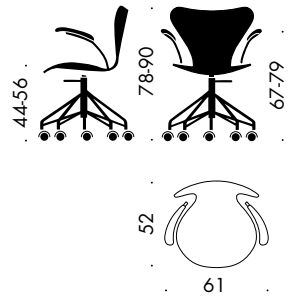

DIMENSIONS

MODEL 3107

Seat height: 44, 46.5 or 48.5 cm
Total height: 78, 80.5 or 82.5 cm
Width: 50 cm
Depth: 52 cm
Width, linked: 51 cm
Width, linked and with writing tablet : 66 cm
Depth, linked and with writing tablet: 61 cm

MODEL 3207

Seat height: 44, 46.5 or 48.5 cm
Total height: 76, 78.5 or 80.5 cm
Height floor-arm: 67, 69.5 or 71.5 cm
Width: 61 cm
Depth: 52 cm
Width, linked: 66 cm

MODEL 3187

Seat height: 64 cm
Total height: 98 cm
Width: 52 cm
Depth: 54 cm

MODEL 3197

Seat height: 76 cm
Total height: 110 cm
Width: 53 cm
Depth: 59 cm

MODEL 3117

Seat height: 44-56 cm
Total height: 78-90 cm
Width: 50 cm
Depth: 52 cm

MODEL 3217

Seat height: 44-56 cm
Total height: 78-90 cm
Height floor-arm: 67-79 cm
Width: 61 cm
Depth: 52 cm

MODEL 3177

Seat height: 32 cm
Total height: 60 cm
Width: 40 cm
Depth: 42 cm

SERIES 7™ - 3107

SERIES 7™ - 3207

SERIES 7™ - 3187

SERIES 7™ - 3197

SERIES 7™ - 3117

SERIES 7™ - 3217