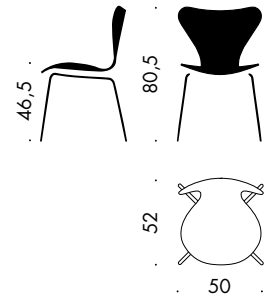

DIMENSIONS

MODEL 3107

Seat height: 44, 46.5 or 48.5 cm
Total height: 78, 80.5 or 82.5 cm
Width: 50 cm
Depth: 52 cm
Width, linked: 51 cm
Width, linked and with writing tablet : 66 cm
Depth, linked and with writing tablet: 61 cm

MODEL 3207

Seat height: 44, 46.5 or 48.5 cm
Total height: 76, 78.5 or 80.5 cm
Height floor-arm: 67, 69.5 or 71.5 cm
Width: 61 cm
Depth: 52 cm
Width, linked: 66 cm

MODEL 3187

Seat height: 64 cm
Total height: 98 cm
Width: 52 cm
Depth: 54 cm

MODEL 3197

Seat height: 76 cm
Total height: 110 cm
Width: 53 cm
Depth: 59 cm

MODEL 3117

Seat height: 44-56 cm
Total height: 78-90 cm
Width: 50 cm
Depth: 52 cm

MODEL 3217

Seat height: 44-56 cm
Total height: 78-90 cm
Height floor-arm: 67-79 cm
Width: 61 cm
Depth: 52 cm

MODEL 3177

Seat height: 32 cm
Total height: 60 cm
Width: 40 cm
Depth: 42 cm

SERIES 7™ - 3107

SERIES 7™ - 3207

SERIES 7™ - 3187

SERIES 7™ - 3197

SERIES 7™ - 3117

SERIES 7™ - 3217