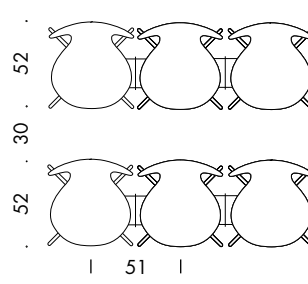

MODEL 3207

Seat height: 44, 46.5 or 48.5 cm
Total height: 76, 78.5 or 80.5 cm
Height floor-arm: 67, 69.5 or 71.5 cm
Width: 61 cm
Depth: 52 cm
Width, linked: 66 cm

MODEL 3187

Seat height: 64 cm
Total height: 98 cm
Width: 52 cm
Depth: 54 cm

MODEL 3197

Seat height: 76 cm
Total height: 110 cm
Width: 53 cm
Depth: 59 cm

MODEL 3117

Seat height: 44-56 cm
Total height: 78-90 cm
Width: 50 cm
Depth: 52 cm

MODEL 3217

Seat height: 44-56 cm
Total height: 78-90 cm
Height floor-arm: 67-79 cm
Width: 61 cm
Depth: 52 cm

MODEL 3177

Seat height: 32 cm
Total height: 60 cm
Width: 40 cm
Depth: 42 cm

SERIES 7™ - 3107

SERIES 7™ - 3207

SERIES 7™ - 3187

SERIES 7™ - 3197

SERIES 7™ - 3117

SERIES 7™ - 3217