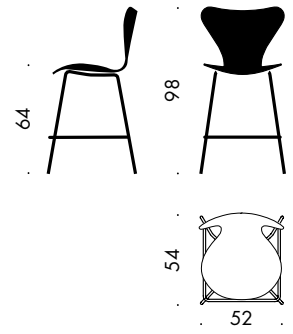

MODEL 3207

Seat height: 44, 46.5 or 48.5 cm
Total height: 76, 78.5 or 80.5 cm
Height floor-arm: 67, 69.5 or 71.5 cm
Width: 61 cm
Depth: 52 cm
Width, linked: 66 cm

MODEL 3187

Seat height: 64 cm
Total height: 98 cm
Width: 52 cm
Depth: 54 cm

MODEL 3197

Seat height: 76 cm
Total height: 110 cm
Width: 53 cm
Depth: 59 cm

MODEL 3117

Seat height: 44-56 cm
Total height: 78-90 cm
Width: 50 cm
Depth: 52 cm

MODEL 3217

Seat height: 44-56 cm
Total height: 78-90 cm
Height floor-arm: 67-79 cm
Width: 61 cm
Depth: 52 cm

MODEL 3177

Seat height: 32 cm
Total height: 60 cm
Width: 40 cm
Depth: 42 cm

SERIES 7™ - 3107

SERIES 7™ - 3207

SERIES 7™ - 3187

SERIES 7™ - 3197

SERIES 7™ - 3117

SERIES 7™ - 3217