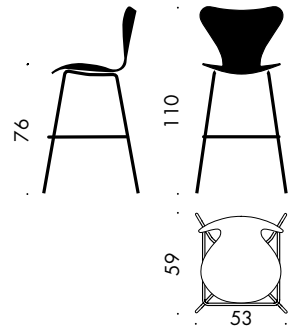

MODEL 3207

Seat height: 44, 46.5 or 48.5 cm
Total height: 76, 78.5 or 80.5 cm
Height floor-arm: 67, 69.5 or 71.5 cm
Width: 61 cm
Depth: 52 cm
Width, linked: 66 cm

MODEL 3187

Seat height: 64 cm
Total height: 98 cm
Width: 52 cm
Depth: 54 cm

MODEL 3197

Seat height: 76 cm
Total height: 110 cm
Width: 53 cm
Depth: 59 cm

MODEL 3117

Seat height: 44-56 cm
Total height: 78-90 cm
Width: 50 cm
Depth: 52 cm

MODEL 3217

Seat height: 44-56 cm
Total height: 78-90 cm
Height floor-arm: 67-79 cm
Width: 61 cm
Depth: 52 cm

MODEL 3177

Seat height: 32 cm
Total height: 60 cm
Width: 40 cm
Depth: 42 cm

SERIES 7™ - 3107

SERIES 7™ - 3207

SERIES 7™ - 3187

SERIES 7™ - 3197

SERIES 7™ - 3117

SERIES 7™ - 3217