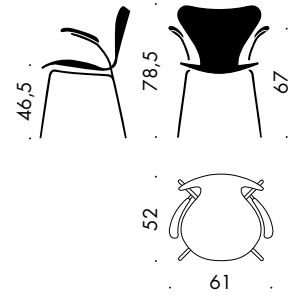

DIMENSIONS

MODEL 3107

Seat height: 44, 46.5 or 48.5 cm
Total height: 78, 80.5 or 82.5 cm
Width: 50 cm
Depth: 52 cm
Width, linked: 51 cm
Width, linked and with writing tablet : 66 cm
Depth, linked and with writing tablet: 61 cm

MODEL 3207

Seat height: 44, 46.5 or 48.5 cm
Total height: 76, 78.5 or 80.5 cm
Height floor-arm: 67, 69.5 or 71.5 cm
Width: 61 cm
Depth: 52 cm
Width, linked: 66 cm

MODEL 3187

Seat height: 64 cm
Total height: 98 cm
Width: 52 cm
Depth: 54 cm

MODEL 3197

Seat height: 76 cm
Total height: 110 cm
Width: 53 cm
Depth: 59 cm

MODEL 3117

Seat height: 44-56 cm
Total height: 78-90 cm
Width: 50 cm
Depth: 52 cm

MODEL 3217

Seat height: 44-56 cm
Total height: 78-90 cm
Height floor-arm: 67-79 cm
Width: 61 cm
Depth: 52 cm

MODEL 3177

Seat height: 32 cm
Total height: 60 cm
Width: 40 cm
Depth: 42 cm

SERIES 7™ - 3107

SERIES 7™ - 3207

SERIES 7™ - 3187

SERIES 7™ - 3197

SERIES 7™ - 3117

SERIES 7™ - 3217