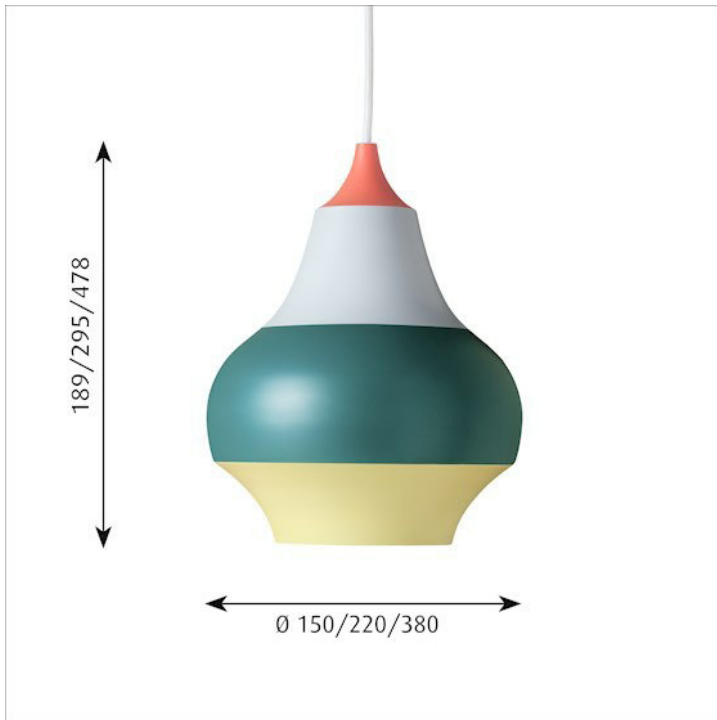

CIRQUE

**Design:**

Clara von Zweigbergk

Concept:

The fixture provides a downward glare-free soft light by means of the white lacquered inner reflector.

Finish:

Copper top, Red top, Yellow top, wet painted.

Material:

Shield: Drawn aluminium.

Mounting:

Suspension type: Cable 2x0,75mm². Canopy: Yes.
Length: 3m.

Weight:

Min: 0.5 kg. Max: 4.0 kg.

Class:

Ingress protection IP20. Electric shock protection II wo. ground.