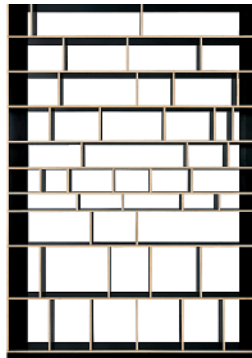

Egal is a shelf system with variable heights and variable widths of the compartments. The compartments with four different heights can be stacked and rearranged as desired. It does not matter where you put the sides, you may assemble and modify Egal after installation just as you please. The basis of the Egal-system is a base which is in four different widths available. In addition the system offers shift compartments and sliding doors in many different colors.

Auszeichnungen/awards:

- | 2004, Nominierung Designpreis der Bundesrepublik Deutschland
- | 2003, IF design award
- | 2002, Good Design Award, Chicago Athenaeum

Maße/measurements

t/d 36,5 cm

Höhe variabel
Außenseiten und Facheinteilungen für lichte Fachhöhen
10,7/16,8/22,9/35,0 cm

*height variable
outer panels and inner panels for comparement heights
10,7/16,8/22,9/35,0 cm*

b/w 116,8 cm

b/w 174,4 cm

b/w 232,0 cm

b/w 289,6 cm

Material/material

natur/natural

weiß/white