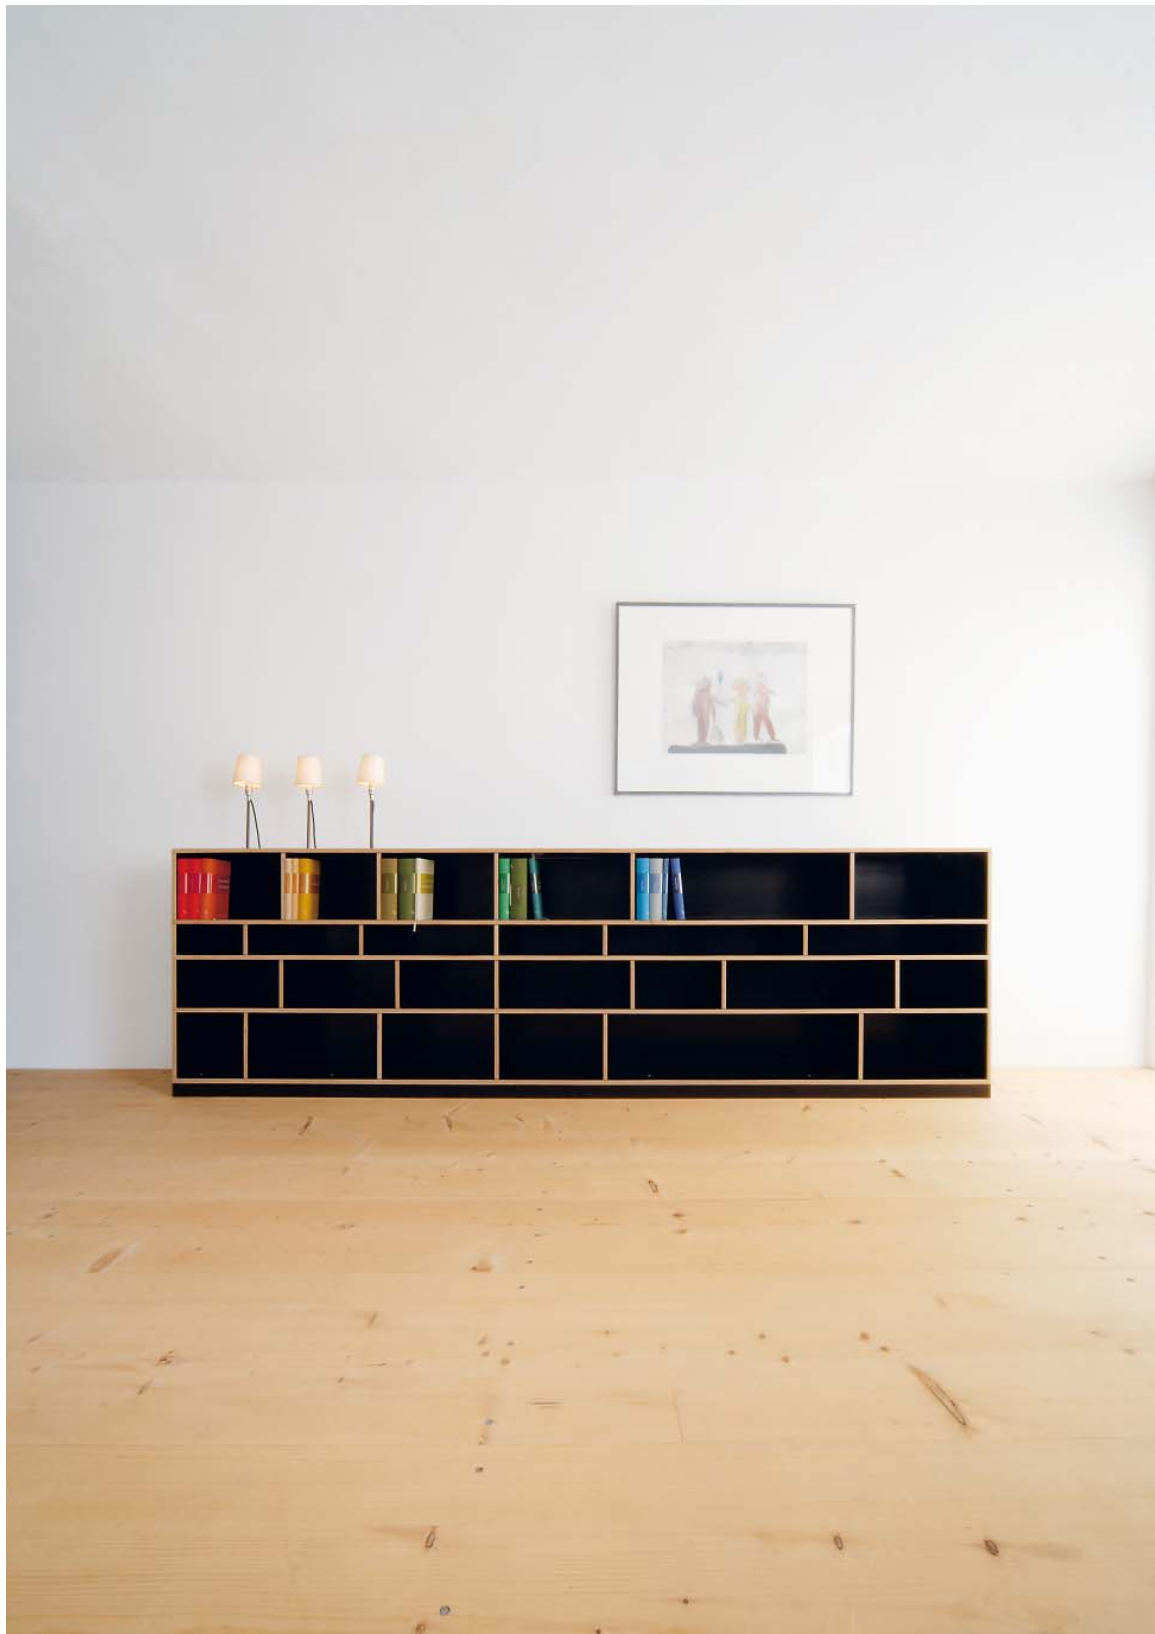

Egal is a shelf system with variable heights and variable widths of the compartments. The compartments with four different heights can be stacked and rearranged as desired. It does not matter where you put the sides, you may assemble and modify Egal after installation just as you please. The basis of the Egal-system is a base which is in four different widths available. In addition the system offers shift compartments and sliding doors in many different colors.

Auszeichnungen/awards:

- | 2004, Nominierung Designpreis der Bundesrepublik Deutschland
- | 2003, IF design award
- | 2002, Good Design Award, Chicago Athenaeum

Maße/measurements

t/d 36,5 cm

Höhe variabel
Außenseiten und Facheinteilungen für lichte Fachhöhen
10,7/16,8/22,9/35,0 cm

*height variable
outer panels and inner panels for comparement heights
10,7/16,8/22,9/35,0 cm*

b/w 116,8 cm

b/w 174,4 cm

b/w 232,0 cm

b/w 289,6 cm

Material/material

natur/natural

weiß/white