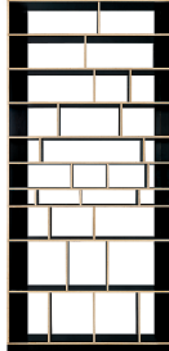

Egal is a shelf system with variable heights and variable widths of the compartments. The compartments with four different heights can be stacked and rearranged as desired. It does not matter where you put the sides, you may assemble and modify Egal after installation just as you please. The basis of the Egal-system is a base which is in four different widths available. In addition the system offers shift compartments and sliding doors in many different colors.

Auszeichnungen/awards:

- | 2004, Nominierung Designpreis der Bundesrepublik Deutschland
- | 2003, IF design award
- | 2002, Good Design Award, Chicago Athenaeum

Maße/measurements

t/d 36,5 cm

Höhe variabel
Außenseiten und Facheinteilungen für lichte Fachhöhen
10,7/16,8/22,9/35,0 cm

*height variable
outer panels and inner panels for comparement heights
10,7/16,8/22,9/35,0 cm*

b/w 116,8 cm

b/w 174,4 cm

b/w 232,0 cm

b/w 289,6 cm

Material/material

natur/natural

weiß/white

Umbragrau
umbra grey

Moorgrün
moor green

Originalfarben können von den
dargestellten Farben abweichen.
*The original colours may vary in
comparison to the shown colours.*

Rückwand/back

alle Fachhöhen
all compartment heights