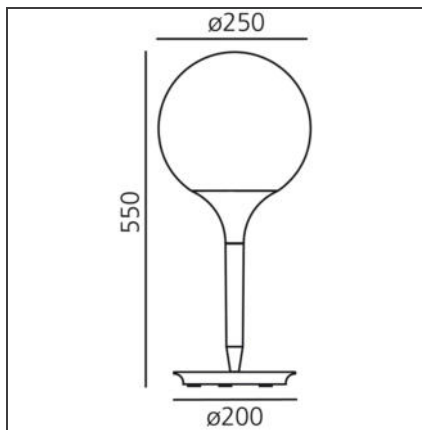

TECHNICAL DRAWINGS

DESIGN BY

Michele De Lucchi, Huub Ubbens

DESCRIPTION

The spherical diffuser design is enhanced by a removable-fitting and tapering luminous stem, that makes the transition from the strong diffuser light to the blind lamp structure area gentle. Base in zamac, stem in thermoplastic resin, blown glass diffuser.

FEATURES

Article Code:	1050010A	Material:	Zamak, polycarbonate, blown glass
Colour:	White	Series:	Design
Installation:	Table	Area contract:	Hospitality, Retail, Residential
Environment:	Indoor	Emission:	Diffused

DIMENSIONS

Height:	cm 55	Impact Resistance:	N/D
Base Diameter:	cm 20	Glow Wire Test:	750

NOT INCLUDED SOURCES

Category:	HALO	Color temperature (K):	3000 K
Number:	1	Class:	A
Watt:	77 W		
Socket:	E27		

ALTERNATIVE SOURCES

Category:	LED
Number:	1
Watt:	15W
Type:	2
Socket:	E27
Class:	A

LUMINAIRE

Watt:	W	Delivered lumens output (lm):	1452lm
Voltage:	220V-240V	CCT:	2900K
		Efficiency:	81%
		Efficacy:	14.52lm/W
		CRI:	100

Notes

Touch dimmer button on the lamp base for the storage of the latest light intensity set-up or the use of a local or remote control (controlled socket). Available in four sizes.