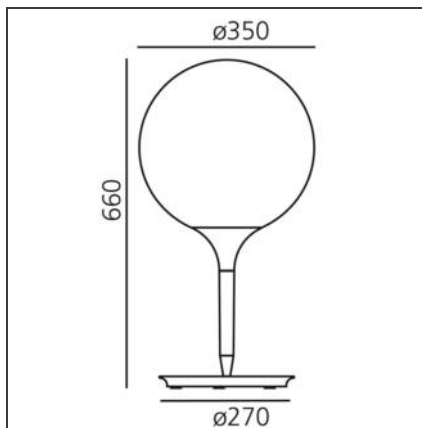

TECHNICAL DRAWINGS

DESIGN BY

Michele De Lucchi, Huub Ubbens

DESCRIPTION

The spherical diffuser design is enhanced by a removable-fitting and tapering luminous stem, that makes the transition from the strong diffuser light to the blind lamp structure area gentle. Base in zamac, stem in thermoplastic resin, blown glass diffuser.

FEATURES

Article Code:	1049010A	Material:	Zamak, polycarbonate, blown glass
Colour:	White	Series:	Design
Installation:	Table	Area contract:	Hospitality, Retail, Residential
Environment:	Indoor	Emission:	Diffused

DIMENSIONS

Height:	cm 66	Impact Resistance:	N/D
Base Diameter:	cm 27	Glow Wire Test:	750

NOT INCLUDED SOURCES

Category:	HALO	Color Rendering:	1a
Number:	1	Color temperature (K):	2900K
Watt:	150W		
Lbs:	Qt32		
Socket:	E27		
Duration (h):	2000h		

ALTERNATIVE SOURCES

Category:	LED
Number:	1
Watt:	21W
Delivered lumens output (lm):	2452lm
Type:	2
Socket:	E27
Class:	A

LUMINAIRE

Watt:	W	Delivered lumens output (lm):	2431lm
Voltage:	220V-240V	CCT:	2900K
		Efficiency:	85%
		Efficacy:	16.21lm/W
		CRI:	100

Notes

Touch dimmer button on the lamp base for the storage of the latest light intensity set-up or the use of a local or remote control (controlled socket). Available in four sizes.