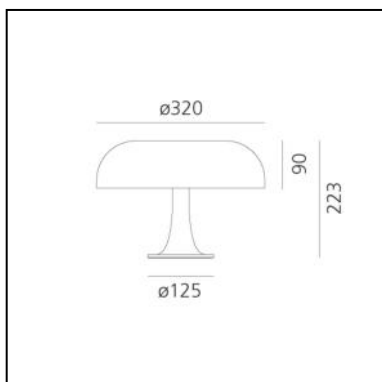

LUMINAIRE

- Watt: **20W**
- Voltage: **220V-240V**

DESCRIPTION

Nessino is an icon of Italian design from the '60s, a decade that heralded the conquest of modernity in which design redefined the domestic landscape through the first uses of plastics. Innovative and democratic, its expressive form inspired by nature interprets and challenges industrial manufacturing technology.

PRODUCT CODE: 0039070A

FEATURES

- Article Code: **0039070A**
- Colour: **Orange**
- Installation: **Table**
- Material: **Polycarbonate**
- Series: **Design Collection**
- Environment: **Indoor**
- Emission: **Diffused And Direct**
- design by: **Giancarlo Mattioli, Gruppo Architetti Urbanisti Città Nuova**

DIMENSIONS

- Height: **cm 22.3**
- Diameter: **cm 32**
- Base Diameter: **cm 12.5**
- Impact Resistance: **N/D**
- Glow Wire Test: **850°C**

SOURCES NOT INCLUDED

- Category: **LED RETROFIT**
- Number: **4**
- Watt: **2W**
- Socket: **E14**