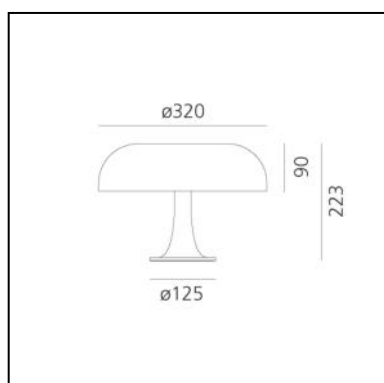

LUMINAIRE

- Watt: **20W**
- Voltage: **220V-240V**

DESCRIPTION

Nessino is an icon of Italian design from the '60s, a decade that heralded the conquest of modernity in which design redefined the domestic landscape through the first uses of plastics. Innovative and democratic, its expressive form inspired by nature interprets and challenges industrial manufacturing technology.

PRODUCT CODE: 0039080A

FEATURES

- Article Code: **0039080A**
- Colour: **Red**
- Installation: **Table**
- Material: **Polycarbonate**
- Series: **Design Collection**
- Environment: **Indoor**
- Emission: **Diffused And Direct**
- design by: **Giancarlo Mattioli, Gruppo Architetti Urbanisti Città Nuova**

DIMENSIONS

- Height: **cm 22.3**
- Diameter: **cm 32**
- Base Diameter: **cm 12.5**
- Impact Resistance: **N/D**
- Glow Wire Test: **850°C**

SOURCES NOT INCLUDED

- Category: **LED RETROFIT**
- Number: **4**
- Watt: **2W**
- Socket: **E14**