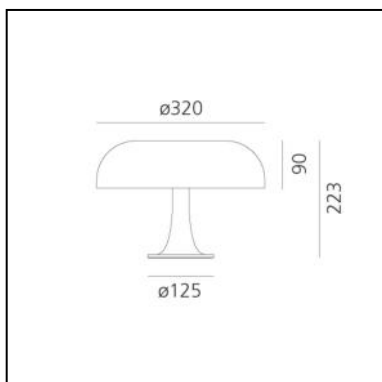

LUMINAIRE

- Watt: **20W**
- Voltage: **220V-240V**

DESCRIPTION

Nessino is an icon of Italian design from the '60s, a decade that heralded the conquest of modernity in which design redefined the domestic landscape through the first uses of plastics. Innovative and democratic, its expressive form inspired by nature interprets and challenges industrial manufacturing technology.

PRODUCT CODE: 0039060A

FEATURES

- Article Code: **0039060A**
- Colour: **White**
- Installation: **Table**
- Material: **Polycarbonate**
- Series: **Design Collection**
- Environment: **Indoor**
- Emission: **Diffused And Direct**
- design by: **Giancarlo Mattioli, Gruppo Architetti Urbanisti Città Nuova**

DIMENSIONS

- Height: **cm 22.3**
- Diameter: **cm 32**
- Base Diameter: **cm 12.5**
- Impact Resistance: **N/D**
- Glow Wire Test: **850°C**

SOURCES NOT INCLUDED

- Category: **LED RETROFIT**
- Number: **4**
- Watt: **2W**
- Socket: **E14**