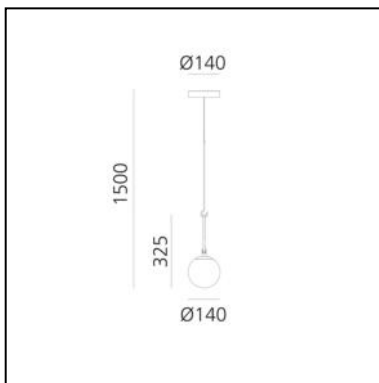

nh 14 Suspension

Neri&Hu

IP20    Dimmerable: 

LUMINAIRE

- Watt: **5W**
- Voltage: **220-240V**
- Delivered lumens output: **378lm**
- Efficiency: **80%**
- Efficacy: **75.57lm/W**
- CRI: **80**

DESCRIPTION

DIMENSIONS

- Height: **cm 32.5**
- Diameter: **cm 14**
- Base Diameter: **cm 14**

SOURCES NOT INCLUDED

- Category: **LED RETROFIT**
- Number: **1**
- Watt: **5W**
- Socket: **E14**

nh 22 Suspension

Neri&Hu

DIMENSIONS

- Height: **cm 40**
- Diameter: **cm 22**
- Base Diameter: **cm 14**

SOURCES NOT INCLUDED

- Category: **LED RETROFIT**
- Number: **1**
- Watt: **15W**
- Socket: **E27**

nh 35 Suspension

Neri&Hu

IP20    Dimmerable: 

DIMENSIONS

- Height: **cm 61.5**
- Diameter: **cm 35**
- Base Diameter: **cm 14**

SOURCES NOT INCLUDED

- Category: **LED RETROFIT**
- Number: **1**
- Watt: **20W**
- Socket: **E27**