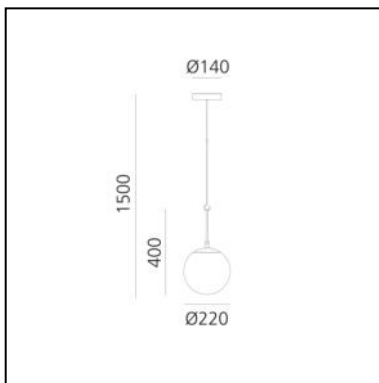

LUMINAIRE

- Watt: **13W**
- Voltage: **220-240V**
- Delivered lumens output: **1142lm**
- Efficiency: **75%**
- Efficacy: **87.83lm/W**
- CRI: **80**

DESCRIPTION

nh continues the study on the dynamic interaction of expertise, details, materials, form, and light that Neri&Hu are developing with Artemide. The selected materials represent a perfect combination of tradition and innovation, as well as the expression of responsible and sustainable design, also conveyed by the use of a lowconsumption retrofit LED source. Like all the projects designed by Neri&Hu, nh offers a reinterpretation of the Oriental culture and tradition with a constant contemporary approach. With surprising lightness and elementary movements nh creates a landscape of elements generating – either individually or combined with each other – a non-static balanced composition characterized by elegant colour and material matching.

PRODUCT CODE: 1281010A

FEATURES

- Article Code: **1281010A**
- Colour: **Black/brass**
- Installation: **Suspension**
- Material: **Blown glass, brushed brass**
- Series: **Design Collection**
- Environment: **Indoor**
- design by: **Neri&Hu**

DIMENSIONS

- Height: **cm 40**
- Diameter: **cm 22**
- Base Diameter: **cm 14**

SOURCES NOT INCLUDED

- Category: **LED RETROFIT**
- Number: **1**
- Watt: **15W**
- Socket: **E27**