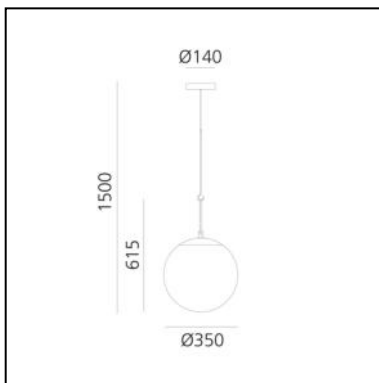

DIMENSIONS

- Height: **cm 32.5**
- Diameter: **cm 14**
- Base Diameter: **cm 14**

SOURCES NOT INCLUDED

- Category: **LED RETROFIT**
- Number: **1**
- Watt: **5W**
- Socket: **E14**

nh 22 Suspension

Neri&Hu

PRODUCT CODE: 1281010A

FEATURES

- Article Code: **1281010A**
- Colour: **Black/brass**
- Installation: **Suspension**
- Material: **Blown glass, brushed brass**
- Series: **Design Collection**
- Environment: **Indoor**
- design by: **Neri&Hu**

DIMENSIONS

- Height: **cm 40**
- Diameter: **cm 22**
- Base Diameter: **cm 14**

SOURCES NOT INCLUDED

- Category: **LED RETROFIT**
- Number: **1**
- Watt: **15W**
- Socket: **E27**

nh 35 Suspension

Neri&Hu

IP20    Dimmerable: 

DIMENSIONS

- Height: **cm 61.5**
- Diameter: **cm 35**
- Base Diameter: **cm 14**

SOURCES NOT INCLUDED

- Category: **LED RETROFIT**
- Number: **1**
- Watt: **20W**
- Socket: **E27**