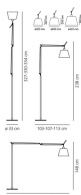

PRODUCT DATA SHEET

Tolomeo Terra Mega Led

Polished aluminium base and cantilevered arms; diffuser in parchment paper on a plastic frame; joints in polished aluminium. Diffuser adjustable in all directions. System of spring balancing. 0763010A item code for the Base and arms The code is referred to the body lamp only

Alluminium ● Black ●

LED Dimmable

 650°C° IP20

W	Dimensions	Luminous Flux (lm)	Color	Code	Product name
31W	H 148 cm	1500lm	●	0762010A	Tolomeo Floor Mega - LED - Alluminium - Dimmer
			●	0761010A	Tolomeo Floor Mega - LED - Alluminium - Dimmer
			●	0762030A	Tolomeo Floor Mega - LED - Black - Dimmer
			●	0761030A	Tolomeo Floor Mega - LED - Black - Dimmer

		Code
	TOLOMEO MEGA LED BASE+ASTA	0763010A
	TOLOMEO MEGA LED BASE+ASTA NERO	0763030A
	TOLOMEO MEGA DIFF.TESSUTO NRO D.320	0772010A
	TOLOMEO MEGA DIFF.TESSUTO NRO D.360	0772020A
	TOLOMEO MEGA DIFF.TESSUTO NRO D.420	0772030A
	TOLOMEO MEGA DIFF.PERG.320	0780010A
	TOLOMEO MEGA DIFF.PERG.360	0780020A
	TOLOMEO MEGA DIFF.PERG.420	0780030A
	TOLOMEO MEGA DIFF.RASO 320	0781010A
	TOLOMEO MEGA DIFF.RASO 360	0781020A
	TOLOMEO MEGA DIFF.RASO 420	0781030A