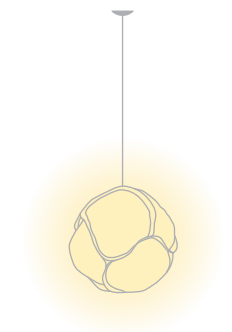

Subject to technical modifications and modifications to content. © BELUX AG 12/2015

More information on
www.belux.com/cloud

BELUX AG

Klünenfeldstrasse 22, Muttenz, CH-4127 Birsfelden
Tel. +41 61 316 74 01, Fax +41 61 316 75 99
www.belux.com, belux@belux.com