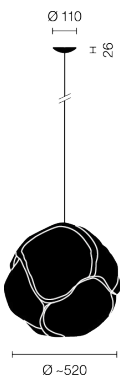

Subject to technical modifications and modifications to content. © BELUX AG 11/2016