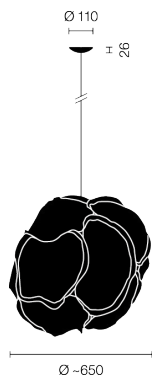

Subject to technical modifications and modifications to content. © BELUX AG 11/2016