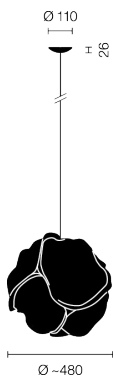

## Pendant light CLOUD-30

Type	CLOUD-30
Order No	51002403-30

Lamp type/assembly	Pendant light
Version	For halogen lamps (E27)
Size	Ø ~480 mm
Light source	1x Halogen ES (HSGSA) 70W; E27
Operating mode	Dimmable
Operation	On site
Lamp shade	Polyester fleece
Elements	5
Suspension (number of suspension points)	max. 2000 mm (1)
Ceiling rose	White, Ø 108 mm
Power cable	Transparent, 2x0.75mm <sup>2</sup> , L 2000 mm
Light distribution	Diffuse
Power consumption	max. 70 W

Luminaire efficacy	66.5%
Rated voltage	220-240V 50/60Hz
Safety class	II
Protection type	IP 20
Packaging units	1 (730 x 730 x 200 mm)
Weight	1.5 kg
Guarantee	36 months
Belux Express	Shipping within 5 days of ordering (available for order quantities up to 10 units and subject to availability)

## Pendant light CLOUD-32

Type	CLOUD-32
Order No	51002403-32
Lamp type/assembly	Pendant light
Size	Ø ~520 mm
Light source	1x Halogen ES (HSGSA) 70W; E27
Operating mode	Dimmable
Operation	On site
Lamp shade	Polyester fleece
Suspension (number of suspension points)	max. 2000 mm (1)
Ceiling rose	White, Ø 108 mm
Power cable	Transparent, 2x0.75mm <sup>2</sup> , L 2000 mm
Light distribution	Diffuse
Power consumption	max. 70 W