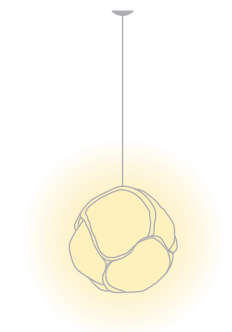

Subject to technical modifications and modifications to content. © BELUX AG 11/2016

More information on
www.belux.com/cloud

Belux AG
Waldeckstrasse 100, CH-4127 Birsfelden
Tel. +41 61 316 74 01, Fax +41 61 316 75 99
www.belux.com, belux@belux.com