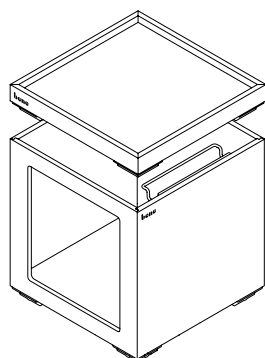

Thanks to PIXEL Rack, it has become even easier to create team spaces for short-term project work. The “Rack” expansions offer a framework for the quick and simple design of project spaces with tables, benches and seating by incorporating the various PIXEL elements, which can also be stored there at the same time. PIXEL Rack can also function as a room-structuring element.

PIXEL POD
360x360x198 mm

PIXEL WHEEL TRAY M
721x360x198 mm

Das **PIXEL WHEEL TRAY** verleiht den Settings zusätzliche Mobilität.

The **PIXEL WHEEL TRAY** gives the settings additional mobility.

FITS IN
EVERY TEAM.

PIXEL TOP

Plattenstärke 19mm oder 38mm.
Table top thickness 19mm or 38mm.

PIXEL TRAY

PIXEL BOX

Grundbaustein der PIXEL by Bene Serie. Aus rohem Kiefernsperrholz, mit oder ohne seitliche Öffnungen, um Stauraum zu schaffen. Tragegriffe sorgen für die seitliche Verbindung zweier Boxen durch einfaches Umklappen.