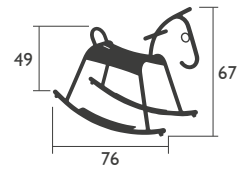

ADADA

DESIGNED BY STUDIO FERMOB

ROCKING HORSE

3280 - ROCKING HORSE

Aluminium frame

PVC pad

Suitable for children older than 10 months

Complies with toy standard (71-1, 71-2 and 71-3)

2.5 KG