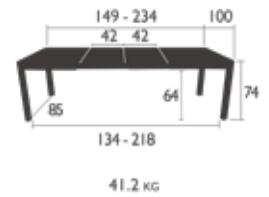

RIBAMBELLE

5220 - TABLE WITH 1 EXTENSION (149/191X100 CM)

DESIGN BY STUDIO FERMOB

100% aluminium
Telescopic system with stainless steel bearing mechanism
Extension storage compartment under the table top
Weight: 35.9 kg

5221 - TABLE WITH 2 EXTENSIONS (149/234X100 CM)

DESIGN BY STUDIO FERMOB

100% aluminium
Telescopic system with stainless steel bearing mechanism
Extension storage compartment under the table top
Weight: 41.2 kg

5222 - TABLE WITH 3 EXTENSIONS XL (149/299X100 CM)

DESIGN BY STUDIO FERMOB

100% aluminium
Telescopic system with stainless steel bearing mechanism
Extension storage compartment under the table top
Weight: 50.4 kg