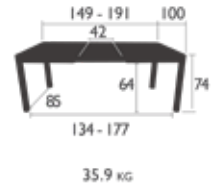

RIBAMBELLE

5220 - TABLE WITH 1 EXTENSION (149/191X100 CM)

DESIGN BY STUDIO FERMOB

100% aluminium
Telescopic system with stainless steel bearing mechanism
Extension storage compartment under the table top
Weight: 35.9 kg

5221 - TABLE WITH 2 EXTENSIONS (149/234X100 CM)

DESIGN BY STUDIO FERMOB

100% aluminium
Telescopic system with stainless steel bearing mechanism
Extension storage compartment under the table top
Weight: 41.2 kg

5222 - TABLE WITH 3 EXTENSIONS XL (149/299X100 CM)

DESIGN BY STUDIO FERMOB

100% aluminium
Telescopic system with stainless steel bearing mechanism
Extension storage compartment under the table top
Weight: 50.4 kg