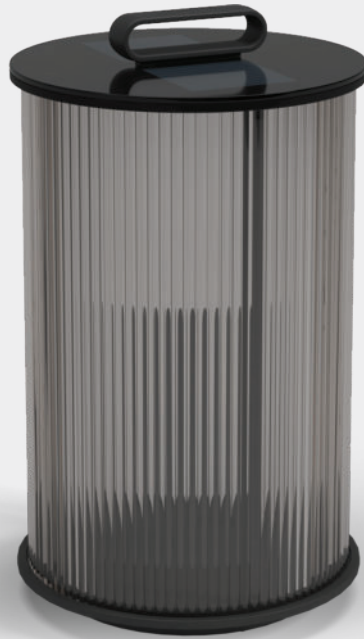

AMBIENT LINE SMALL GLASS LANTERN

DIAMETER	22cm / 8.5"	ARTICLE NUMBER
HEIGHT	37cm / 14.5"	100506 : Ambient Line Small Glass Lantern
PRODUCT WEIGHT	5kg / 11lb	MATERIALS
CBM / CCF	0.04m ³ / 1.72ft ³	Meteor colour powder coated aluminium frame. Grey colour, reeded glass shade.
NUMBER OF LED'S	18	Solar & mains power rechargeable LED light unit. Radio frequency remote control with 8 light output settings. Working distance for remote control of up to 20 metres.
COLOUR TEMPERATURE	2700K	Adaptor Input 100V - 240V DC / Adaptor Output 4.2V Battery life of approximately 8 hours on maximum light setting.
LUMENS	100 min - 180 max	WARRANTY / MAINTENANCE
BATTERY TYPE	Li-Ion	See gloster.com for warranty terms & maintenance instructions.
IP RATING	IP64	
DESIGNER	Sebastian Herkner	
ASSEMBLY	Not Required	

FRAME / GLASS COLOUR

AMBIENT LINE TALL GLASS LANTERN

DIAMETER	31cm / 12"	ARTICLE NUMBER	100507 : Ambient Line Tall Glass Lantern
HEIGHT	53cm / 21"	MATERIALS	Meteor colour powder coated aluminium frame. Grey colour, reeded glass shade.
PRODUCT WEIGHT	11kg / 24lb		Solar & mains power rechargeable LED light unit. Radio frequency remote control with 8 light output settings. Working distance for remote control of up to 20 metres.
CBM / CCF	0.10m ³ / 3.7ft ³		Adaptor Input 100V - 240V DC / Adaptor Output 4.2V Battery life of approximately 8 hours on maximum light setting.
NUMBER OF LED'S	18	WARRANTY / MAINTENANCE	See gloster.com for warranty terms & maintenance instructions.
COLOUR TEMPERATURE	2700K		
LUMENS	100 min - 180 max		
BATTERY TYPE	Li-Ion		
IP RATING	IP64		
DESIGNER	Sebastian Herkner		
ASSEMBLY	Not Required		

FRAME / GLASS COLOUR