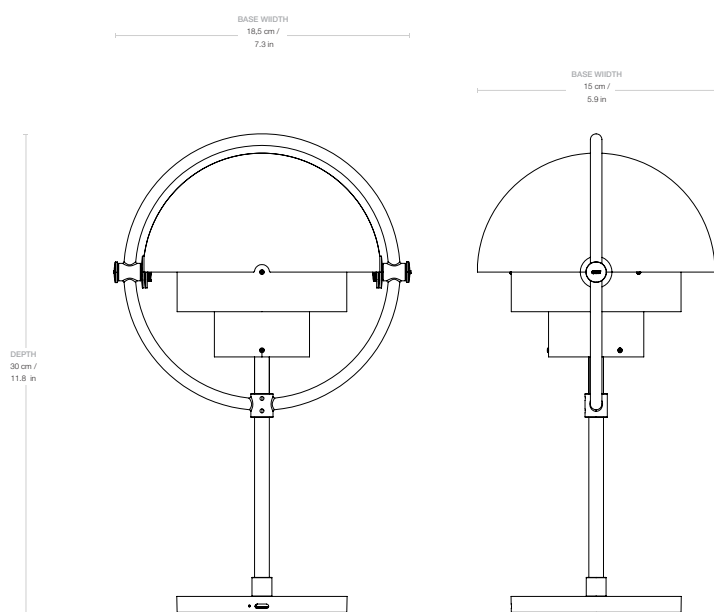

Materials & Finishes

SHADE FINISH

Black Semi Matt, Brass, Chrome, White Semi Matt

BASE FINISH

Brass, Chrome

CORD

Round USB C, Black, 150cm

Dimensions

| | |
|---------------------|------------------|
| LAMP WIDTH | 18,5 cm / 7.3 in |
| LAMP DEPTH | 15 cm / 5.9 in |
| LAMP HEIGHT | 30 cm / 11.8 in |
| SHADE WIDTH | 15 cm / 5.9 in |
| SHADE DEPTH | 15 cm / 5.9 in |
| SHADE HEIGHT | 7,5 cm / 2.9 in |
| BASE WIDTH | 11 cm / 4.3 in |
| BASE DEPTH | 11 cm / 4.3 in |
| BASE HEIGHT | 1 cm / 0.4 in |
| CABLE LENGTH | 150 cm / 59 in |

Weight

TOTAL WEIGHT 1 kg / 2.2 lbs

Number of parcels 1

PACKAGING LENGTH 18 cm / 7.3 in

PACKAGING WIDTH 18 cm / 7.3 in

PACKAGING HEIGHT 39 cm / 15,1 in

PACKAGING WEIGHT 0,6 kg / 1.3 lbs

GROSS WEIGHT 1,6 kg / 3.5 lbs