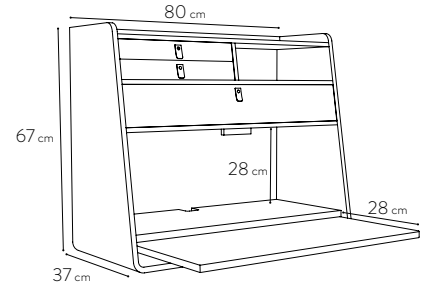

Quelques combinaisons possibles / some possible combinations :