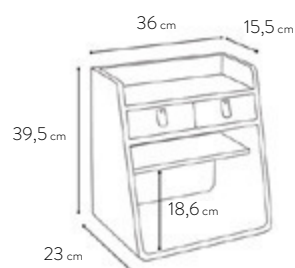

Wall-mounted storage

MDF and oak or walnut veneer, matt lacquer or brushed brass veneer, leather pulls. Matt finish. White, slate grey, brushed brass.

PARIS

SIEGE SOCIAL
HEADQUARTERS

52 rue de Turbigo
75003 Paris