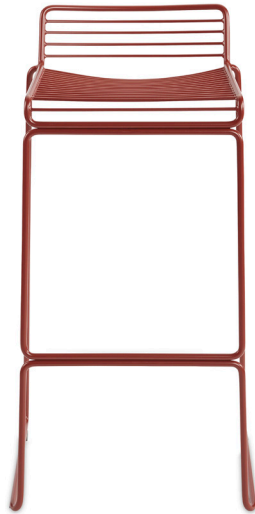

HEE COLLECTION /

Design: Hee Welling

Like a line drawing, it wraps metre after metre of metal wire into neat, straight lines to create a simple chair in three versions: bar stool, lounge chair and dining chair.

The metal wire is electro-galvanized before it is lacquered, which makes it rust-resistant and perfect for outdoor use. In another useful feature, the chairs can be linked together in rows for conference use. A new exciting colour scheme combines with the other strong qualities of this versatile series to cement Hee's place on HAY's bestseller list.

HAY

HEE BARSTOOL / *Design: Hee Welling*

Rust / S 4550 - Y80R

Racing green / RAL 6012

Beige / S 3502 - Y

Army / S 5010 - G10Y

Black / RAL 9005

White / RAL 9003