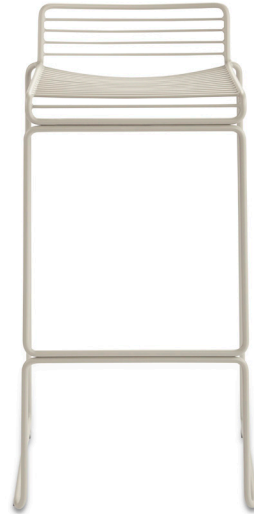

HEE COLLECTION /

Design: Hee Welling

Like a line drawing, it wraps metre after metre of metal wire into neat, straight lines to create a simple chair in three versions: bar stool, lounge chair and dining chair.

The metal wire is electro-galvanized before it is lacquered, which makes it rust-resistant and perfect for outdoor use. In another useful feature, the chairs can be linked together in rows for conference use. A new exciting colour scheme combines with the other strong qualities of this versatile series to cement Hee's place on HAY's bestseller list.

HAY

HEE BARSTOOL / *Design: Hee Welling*

Rust / S 4550 - Y80R

Racing green / RAL 6012

Beige / S 3502 - Y

Army / S 5010 - G10Y

Black / RAL 9005

White / RAL 9003

Grey / RAL 7043

HAY

HEE DINING / *Design: Hee Welling*

Rust / S 4550 - Y80R

Racing green / RAL 6012

Beige / S 3502 - Y

Army / S 5010 - G10Y

Black / RAL 9005