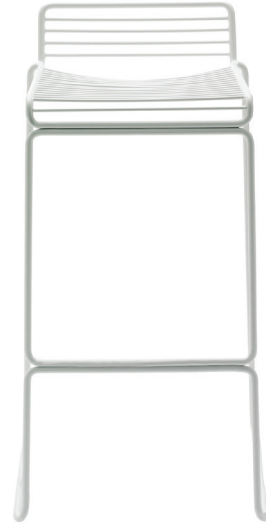

HEE COLLECTION /

Design: Hee Welling

Like a line drawing, it wraps metre after metre of metal wire into neat, straight lines to create a simple chair in three versions: bar stool, lounge chair and dining chair.

The metal wire is electro-galvanized before it is lacquered, which makes it rust-resistant and perfect for outdoor use. In another useful feature, the chairs can be linked together in rows for conference use. A new exciting colour scheme combines with the other strong qualities of this versatile series to cement Hee's place on HAY's bestseller list.

HAY

HEE BARSTOOL / *Design: Hee Welling*

Rust / S 4550 - Y80R

Racing green / RAL 6012

Beige / S 3502 - Y

Army / S 5010 - G10Y

Black / RAL 9005

White / RAL 9003

Grey / RAL 7043

HAY

HEE DINING / *Design: Hee Welling*

Rust / S 4550 - Y80R

Racing green / RAL 6012

Beige / S 3502 - Y

Army / S 5010 - G10Y

Black / RAL 9005