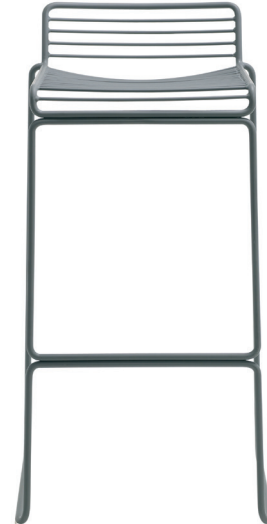

HEE COLLECTION /

Design: Hee Welling

Like a line drawing, it wraps metre after metre of metal wire into neat, straight lines to create a simple chair in three versions: bar stool, lounge chair and dining chair.

The metal wire is electro-galvanized before it is lacquered, which makes it rust-resistant and perfect for outdoor use. In another useful feature, the chairs can be linked together in rows for conference use. A new exciting colour scheme combines with the other strong qualities of this versatile series to cement Hee's place on HAY's bestseller list.

HAY

HEE BARSTOOL / *Design: Hee Welling*

Rust / S 4550 - Y80R

Racing green / RAL 6012

Beige / S 3502 - Y

Army / S 5010 - G10Y

Black / RAL 9005

White / RAL 9003

Grey / RAL 7043

HAY

HEE DINING / *Design: Hee Welling*

Rust / S 4550 - Y80R

Racing green / RAL 6012

Beige / S 3502 - Y

Army / S 5010 - G10Y

Black / RAL 9005