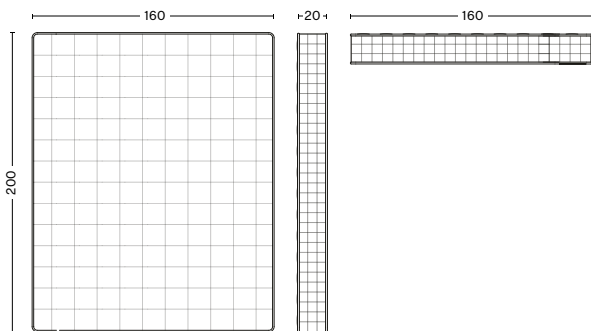

DIMENSIONS

FOR MATTRESS W90 CM
WIDTH 113 CM | 44.5"
LENGTH 214 CM | 84.25"
HEIGHT 91,5 CM | 36"

FOR MATTRESS W140 CM
WIDTH 163 CM | 64.25"
LENGTH 214 CM | 84.25"
HEIGHT 91,5 CM | 36"

FOR MATTRESS W160 CM
WIDTH 183 CM | 72"
LENGTH 214 CM | 84.25"
HEIGHT 91,5 CM | 36"

HIGHLIGHTS

- A comfortable and durable polyurethane foam mattress.
- The mattress has a memory foam top.
- Available in different sizes and firmness options - Medium and Firm.
- Certified with STANDARD 100 by OEKO-TEX®.
- Vacuum roll-packed for easy handling and transport.
- Fits the various HAY beds in combination with HAY Standard Bed Slats.
- Suitable for a wide variety of private and public environment.

DIMENSIONS

STANDARD MATTRESS | 90 X 200
WIDTH 90 CM | 35.5"
LENGTH 200 CM | 78.75"
HEIGHT 20 CM | 7.75"

STANDARD MATTRESS | 140 X 200
WIDTH 140 CM | 55"
LENGTH 200 CM | 78.75"
HEIGHT 20 CM | 7.75"

STANDARD MATTRESS | 160 X 200
WIDTH 160 CM | 63"
LENGTH 200 CM | 78.75"
HEIGHT 20 CM | 7.75"

STANDARD MATTRESS | 180 X 200
WIDTH 180 CM | 71"
LENGTH 200 CM | 78.75"
HEIGHT 20 CM | 7.75"

MATERIALS

MATTRESS LINING
100% polyester.

INNER MATTRESS
Polyurethane foam with 19 mm Memory foam on top and a medium or firm foam bottom layer.