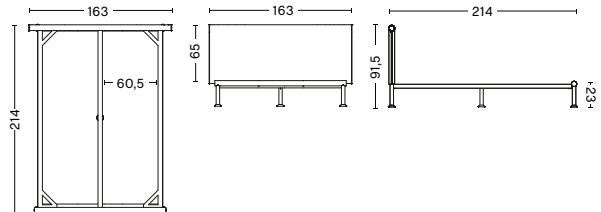

The soft, draped headboard is counterbalanced by the generously dimensioned steel tubing frame, creating a contemporary and comfortable bed-sofa hybrid that is not intended exclusively for sleeping, but also as a foundation for reading, working, or watching TV and other activities. With a flat-packed, easy-to-assemble design, removable headboard cover and recyclable materials, functionality has been factored in every step of the design process. Available in a variety of sizes and selected soft textiles, Tamoto is a versatile bed that fits most size bedroom and design styles. HAY recommends using Standard Bed Slats and Standard Mattresses with Tamoto Bed for the optimal complete solution.

DIMENSIONS

FOR MATTRESS W90 CM
WIDTH 113 CM | 44.5"
LENGTH 214 CM | 84.25"
HEIGHT 91,5 CM | 36"

FOR MATTRESS W140 CM
WIDTH 163 CM | 64.25"
LENGTH 214 CM | 84.25"
HEIGHT 91,5 CM | 36"

FOR MATTRESS W160 CM
WIDTH 183 CM | 72"
LENGTH 214 CM | 84.25"
HEIGHT 91,5 CM | 36"

FOR MATTRESS W180 CM
WIDTH 203 CM | 80"
LENGTH 214 CM | 84.25"
HEIGHT 91,5 CM | 36"

MATERIALS

PROFILES Powder coated steel.	SUPPORT BAR AND LEG Powder coated steel.	HEADBOARD FRAME Powder coated steel frame. 10 mm Plywood backboard. 20 mm foam.	HEADBOARD COVER Metaphor and Linara fabric in selected colours.	GLIDER Black TPE.
----------------------------------	---	---	---	----------------------

DIMENSIONS

STANDARD MATTRESS | 90 X 200
WIDTH 90 CM | 35.5"
LENGTH 200 CM | 78.75"
HEIGHT 20 CM | 7.75"

STANDARD MATTRESS | 140 X 200
WIDTH 140 CM | 55"
LENGTH 200 CM | 78.75"
HEIGHT 20 CM | 7.75"

STANDARD MATTRESS | 160 X 200
WIDTH 160 CM | 63"
LENGTH 200 CM | 78.75"
HEIGHT 20 CM | 7.75"