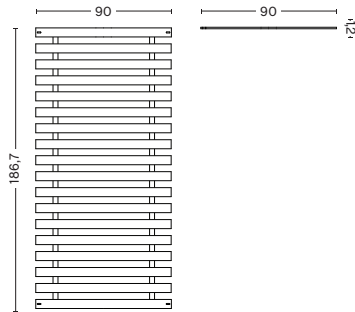

DIMENSIONS

FOR MATTRESS W90 CM
WIDTH 113 CM | 44.5"
LENGTH 214 CM | 84.25"
HEIGHT 91,5 CM | 36"

FOR MATTRESS W140 CM
WIDTH 163 CM | 64.25"
LENGTH 214 CM | 84.25"
HEIGHT 91,5 CM | 36"

FOR MATTRESS W160 CM
WIDTH 183 CM | 72"
LENGTH 214 CM | 84.25"
HEIGHT 91,5 CM | 36"

DIMENSIONS

STANDARD MATTRESS | 90 X 200
WIDTH 90 CM | 35.5"
LENGTH 200 CM | 78.75"
HEIGHT 20 CM | 7.75"

STANDARD MATTRESS | 140 X 200
WIDTH 140 CM | 55"
LENGTH 200 CM | 78.75"
HEIGHT 20 CM | 7.75"

STANDARD MATTRESS | 160 X 200
WIDTH 160 CM | 63"
LENGTH 200 CM | 78.75"
HEIGHT 20 CM | 7.75"

[LINK TO DIGITAL LIBRARY](#)

STANDARD SLATS

PRODUCT FACT SHEET

HAY

STANDARD SLATS

DESIGN BY HAY, 2022

Designed for use with HAY's Tamoto Bed and Connect Bed, the Standard Bed Slats provide a secure and even foundation for the mattress to lie on, offering optimal support and comfort. Made in birch plywood, the slats are linked together with sturdy nylon straps and are easily mounted to the bed frame with four screws. The Standard Bed Slats come in different sizes to fit the various bed models.

DIMENSIONS

STANDARD SLATS | 80 X 200
FOR BED W80 CM | 1 PCS
FOR BED W160 CM | SET OF 2
WIDTH 80 CM | 31.5"
LENGTH 186,7 CM | 73.5"
HEIGHT 1,2 CM | 0.5"

STANDARD SLATS | 90 X 200
FOR BED W90 CM | 1 PCS
FOR BED W180 CM | SET OF 2
WIDTH 90 CM | 35.50"
LENGTH 186,7 CM | 73.5"
HEIGHT 1,2 CM | 0.5"