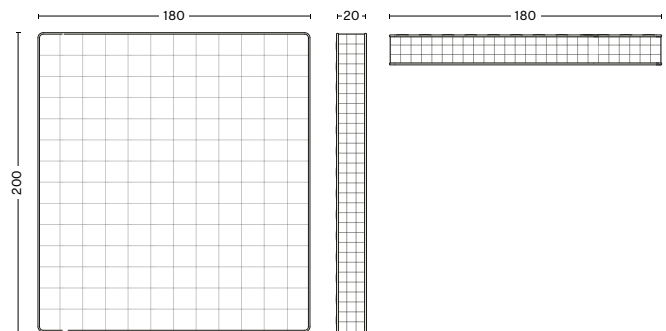

DIMENSIONS

FOR MATTRESS W90 CM
WIDTH 113 CM | 44.5"
LENGTH 214 CM | 84.25"
HEIGHT 91,5 CM | 36"

FOR MATTRESS W140 CM
WIDTH 163 CM | 64.25"
LENGTH 214 CM | 84.25"
HEIGHT 91,5 CM | 36"

FOR MATTRESS W160 CM
WIDTH 183 CM | 72"
LENGTH 214 CM | 84.25"
HEIGHT 91,5 CM | 36"

DIMENSIONS

STANDARD MATTRESS | 90 X 200
WIDTH 90 CM | 35.5"
LENGTH 200 CM | 78.75"
HEIGHT 20 CM | 7.75"

STANDARD MATTRESS | 140 X 200
WIDTH 140 CM | 55"
LENGTH 200 CM | 78.75"
HEIGHT 20 CM | 7.75"

STANDARD MATTRESS | 160 X 200
WIDTH 160 CM | 63"
LENGTH 200 CM | 78.75"
HEIGHT 20 CM | 7.75"

STANDARD MATTRESS | 180 X 200
WIDTH 180 CM | 71"
LENGTH 200 CM | 78.75"
HEIGHT 20 CM | 7.75"

MATERIALS

MATTRESS LINING
100% polyester.

INNER MATTRESS
Polyurethane foam with 19 mm Memory foam on top and a medium or firm foam bottom layer.