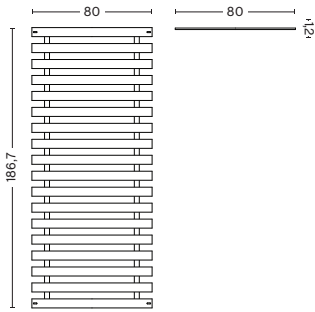

DIMENSIONS

FOR MATTRESS W90 CM
WIDTH 113 CM | 44.5"
LENGTH 214 CM | 84.25"
HEIGHT 91,5 CM | 36"

FOR MATTRESS W140 CM
WIDTH 163 CM | 64.25"
LENGTH 214 CM | 84.25"
HEIGHT 91,5 CM | 36"

FOR MATTRESS W160 CM
WIDTH 183 CM | 72"
LENGTH 214 CM | 84.25"
HEIGHT 91,5 CM | 36"

DIMENSIONS

STANDARD MATTRESS | 90 X 200
WIDTH 90 CM | 35.5"
LENGTH 200 CM | 78.75"
HEIGHT 20 CM | 7.75"

STANDARD MATTRESS | 140 X 200
WIDTH 140 CM | 55"
LENGTH 200 CM | 78.75"
HEIGHT 20 CM | 7.75"

STANDARD MATTRESS | 160 X 200
WIDTH 160 CM | 63"
LENGTH 200 CM | 78.75"
HEIGHT 20 CM | 7.75"

[LINK TO DIGITAL LIBRARY](#)

STANDARD SLATS

PRODUCT FACT SHEET

HAY

STANDARD SLATS

DESIGN BY HAY, 2022

Designed for use with HAY's Tamoto Bed and Connect Bed, the Standard Bed Slats provide a secure and even foundation for the mattress to lie on, offering optimal support and comfort. Made in birch plywood, the slats are linked together with sturdy nylon straps and are easily mounted to the bed frame with four screws. The Standard Bed Slats come in different sizes to fit the various bed models.

DIMENSIONS

STANDARD SLATS | 80 X 200
FOR BED W80 CM | 1 PCS
FOR BED W160 CM | SET OF 2
WIDTH 80 CM | 31.5"
LENGTH 186,7 CM | 73.5"
HEIGHT 1,2 CM | 0.5"

STANDARD SLATS | 90 X 200
FOR BED W90 CM | 1 PCS
FOR BED W180 CM | SET OF 2
WIDTH 90 CM | 35.50"
LENGTH 186,7 CM | 73.5"
HEIGHT 1,2 CM | 0.5"