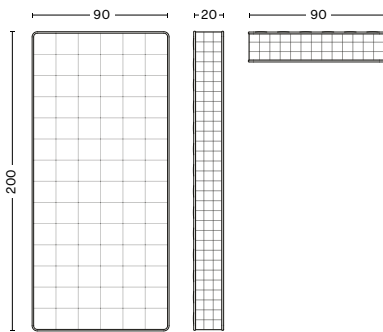

DIMENSIONS

FOR MATTRESS W90 CM
WIDTH 113 CM | 44.5"
LENGTH 214 CM | 84.25"
HEIGHT 91,5 CM | 36"

FOR MATTRESS W140 CM
WIDTH 163 CM | 64.25"
LENGTH 214 CM | 84.25"
HEIGHT 91,5 CM | 36"

FOR MATTRESS W160 CM
WIDTH 183 CM | 72"
LENGTH 214 CM | 84.25"
HEIGHT 91,5 CM | 36"

[LINK TO IMAGE BANK](#)

STANDARD MATTRESS

PRODUCT FACT SHEET

HAY

STANDARD MATTRESS

DESIGN BY HAY, 2022

The Standard Mattress is a series of comfortable and durable polyurethane foam mattresses designed for use with HAY beds. The mattresses are available in different firmness options, depending on the user's preference, with the core either made with strong support foam or soft support foam, while both variants featuring a layer of memory foam quilting on the top. All the mattresses are OEKO-TEX® certified and are available in different sizes to fit the various bed models.

DIMENSIONS

STANDARD MATTRESS | 90 X 200
WIDTH 90 CM | 35.5"
LENGTH 200 CM | 78.75"
HEIGHT 20 CM | 7.75"

STANDARD MATTRESS | 140 X 200
WIDTH 140 CM | 55"
LENGTH 200 CM | 78.75"
HEIGHT 20 CM | 7.75"

STANDARD MATTRESS | 160 X 200
WIDTH 160 CM | 63"
LENGTH 200 CM | 78.75"
HEIGHT 20 CM | 7.75"

STANDARD MATTRESS | 180 X 200
WIDTH 180 CM | 71"
LENGTH 200 CM | 78.75"
HEIGHT 20 CM | 7.75"

MATERIALS

MATTRESS LINING
100% polyester.

INNER MATTRESS
Polyurethane foam with 19 mm Memory foam on top and a medium or firm foam bottom layer.