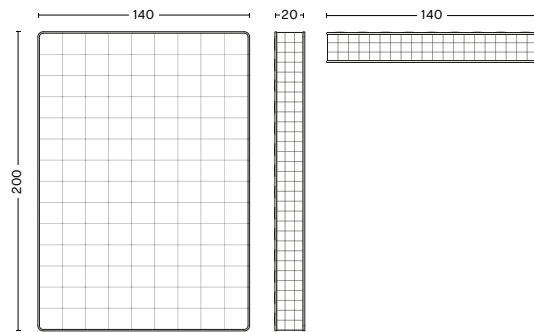

DIMENSIONS

FOR MATTRESS W90 CM
WIDTH 113 CM | 44.5"
LENGTH 214 CM | 84.25"
HEIGHT 91,5 CM | 36"

FOR MATTRESS W140 CM
WIDTH 163 CM | 64.25"
LENGTH 214 CM | 84.25"
HEIGHT 91,5 CM | 36"

FOR MATTRESS W160 CM
WIDTH 183 CM | 72"
LENGTH 214 CM | 84.25"
HEIGHT 91,5 CM | 36"

[LINK TO IMAGE BANK](#)

STANDARD MATTRESS

PRODUCT FACT SHEET

HAY

STANDARD MATTRESS

DESIGN BY HAY, 2022

The Standard Mattress is a series of comfortable and durable polyurethane foam mattresses designed for use with HAY beds. The mattresses are available in different firmness options, depending on the user's preference, with the core either made with strong support foam or soft support foam, while both variants featuring a layer of memory foam quilting on the top. All the mattresses are OEKO-TEX® certified and are available in different sizes to fit the various bed models.

DIMENSIONS

STANDARD MATTRESS | 90 X 200
WIDTH 90 CM | 35.5"
LENGTH 200 CM | 78.75"
HEIGHT 20 CM | 7.75"

STANDARD MATTRESS | 140 X 200
WIDTH 140 CM | 55"
LENGTH 200 CM | 78.75"
HEIGHT 20 CM | 7.75"

STANDARD MATTRESS | 160 X 200
WIDTH 160 CM | 63"
LENGTH 200 CM | 78.75"
HEIGHT 20 CM | 7.75"

STANDARD MATTRESS | 180 X 200
WIDTH 180 CM | 71"
LENGTH 200 CM | 78.75"
HEIGHT 20 CM | 7.75"

MATERIALS

MATTRESS LINING
100% polyester.

INNER MATTRESS
Polyurethane foam with 19 mm Memory foam on top and a medium or firm foam bottom layer.