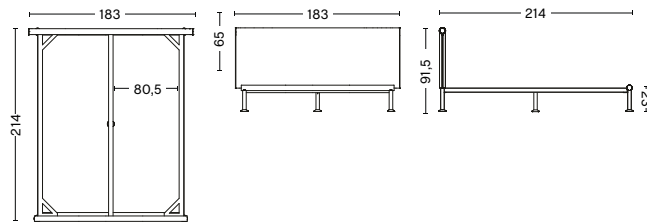

DIMENSIONS

FOR MATTRESS W90 CM
WIDTH 113 CM | 44.5"
LENGTH 214 CM | 84.25"
HEIGHT 91,5 CM | 36"

FOR MATTRESS W140 CM
WIDTH 163 CM | 64.25"
LENGTH 214 CM | 84.25"
HEIGHT 91,5 CM | 36"

FOR MATTRESS W160 CM
WIDTH 183 CM | 72"
LENGTH 214 CM | 84.25"
HEIGHT 91,5 CM | 36"

FOR MATTRESS W180 CM
WIDTH 203 CM | 80"
LENGTH 214 CM | 84.25"
HEIGHT 91,5 CM | 36"

MATERIALS

PROFILES Powder coated steel.	SUPPORT BAR AND LEG Powder coated steel.	HEADBOARD FRAME Powder coated steel frame. 10 mm Plywood backboard. 20 mm foam.	HEADBOARD COVER Metaphor and Linara fabric in selected colours.	GLIDER Black TPE.
----------------------------------	---	---	---	----------------------

DIMENSIONS

STANDARD MATTRESS | 90 X 200
WIDTH 90 CM | 35.5"
LENGTH 200 CM | 78.75"
HEIGHT 20 CM | 7.75"

STANDARD MATTRESS | 140 X 200
WIDTH 140 CM | 55"
LENGTH 200 CM | 78.75"
HEIGHT 20 CM | 7.75"

STANDARD MATTRESS | 160 X 200
WIDTH 160 CM | 63"
LENGTH 200 CM | 78.75"
HEIGHT 20 CM | 7.75"