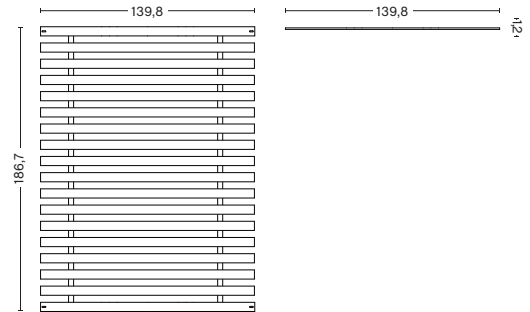

DIMENSIONS

FOR MATTRESS W90 CM
WIDTH 113 CM | 44.5"
LENGTH 214 CM | 84.25"
HEIGHT 91,5 CM | 36"

FOR MATTRESS W140 CM
WIDTH 163 CM | 64.25"
LENGTH 214 CM | 84.25"
HEIGHT 91,5 CM | 36"

FOR MATTRESS W160 CM
WIDTH 183 CM | 72"
LENGTH 214 CM | 84.25"
HEIGHT 91,5 CM | 36"

DIMENSIONS

STANDARD MATTRESS | 90 X 200
WIDTH 90 CM | 35.5"
LENGTH 200 CM | 78.75"
HEIGHT 20 CM | 7.75"

STANDARD MATTRESS | 140 X 200
WIDTH 140 CM | 55"
LENGTH 200 CM | 78.75"
HEIGHT 20 CM | 7.75"

STANDARD MATTRESS | 160 X 200
WIDTH 160 CM | 63"
LENGTH 200 CM | 78.75"
HEIGHT 20 CM | 7.75"

[LINK TO DIGITAL LIBRARY](#)

STANDARD SLATS

PRODUCT FACT SHEET

HAY

STANDARD SLATS

DESIGN BY HAY, 2022

Designed for use with HAY's Tamoto Bed and Connect Bed, the Standard Bed Slats provide a secure and even foundation for the mattress to lie on, offering optimal support and comfort. Made in birch plywood, the slats are linked together with sturdy nylon straps and are easily mounted to the bed frame with four screws. The Standard Bed Slats come in different sizes to fit the various bed models.

DIMENSIONS

STANDARD SLATS | 80 X 200
FOR BED W80 CM | 1 PCS
FOR BED W160 CM | SET OF 2
WIDTH 80 CM | 31.5"
LENGTH 186,7 CM | 73.5"
HEIGHT 1,2 CM | 0.5"

STANDARD SLATS | 90 X 200
FOR BED W90 CM | 1 PCS
FOR BED W180 CM | SET OF 2
WIDTH 90 CM | 35.50"
LENGTH 186,7 CM | 73.5"
HEIGHT 1,2 CM | 0.5"