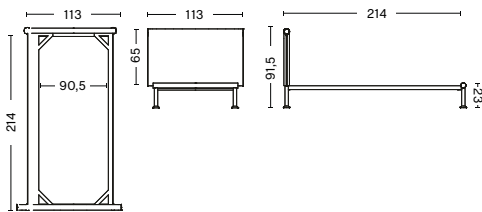

DIMENSIONS

FOR MATTRESS W90 CM
WIDTH 113 CM | 44.5"
LENGTH 214 CM | 84.25"
HEIGHT 91,5 CM | 36"

FOR MATTRESS W140 CM
WIDTH 163 CM | 64.25"
LENGTH 214 CM | 84.25"
HEIGHT 91,5 CM | 36"

FOR MATTRESS W160 CM
WIDTH 183 CM | 72"
LENGTH 214 CM | 84.25"
HEIGHT 91,5 CM | 36"

FOR MATTRESS W180 CM
WIDTH 203 CM | 80"
LENGTH 214 CM | 84.25"
HEIGHT 91,5 CM | 36"

MATERIALS

PROFILES Powder coated steel.	SUPPORT BAR AND LEG Powder coated steel.	HEADBOARD FRAME Powder coated steel frame. 10 mm Plywood backboard. 20 mm foam.	HEADBOARD COVER Metaphor and Linara fabric in selected colours.	GLIDER Black TPE.
----------------------------------	---	---	---	----------------------

DIMENSIONS

STANDARD MATTRESS | 90 X 200
WIDTH 90 CM | 35.5"
LENGTH 200 CM | 78.75"
HEIGHT 20 CM | 7.75"

STANDARD MATTRESS | 140 X 200
WIDTH 140 CM | 55"
LENGTH 200 CM | 78.75"
HEIGHT 20 CM | 7.75"

STANDARD MATTRESS | 160 X 200
WIDTH 160 CM | 63"
LENGTH 200 CM | 78.75"
HEIGHT 20 CM | 7.75"