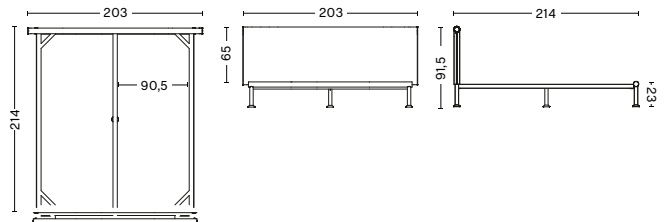

DIMENSIONS

FOR MATTRESS W90 CM
WIDTH 113 CM | 44.5"
LENGTH 214 CM | 84.25"
HEIGHT 91,5 CM | 36"

FOR MATTRESS W140 CM
WIDTH 163 CM | 64.25"
LENGTH 214 CM | 84.25"
HEIGHT 91,5 CM | 36"

FOR MATTRESS W160 CM
WIDTH 183 CM | 72"
LENGTH 214 CM | 84.25"
HEIGHT 91,5 CM | 36"

FOR MATTRESS W180 CM
WIDTH 203 CM | 80"
LENGTH 214 CM | 84.25"
HEIGHT 91,5 CM | 36"

MATERIALS

PROFILES Powder coated steel.	SUPPORT BAR AND LEG Powder coated steel.	HEADBOARD FRAME Powder coated steel frame. 10 mm Plywood backboard. 20 mm foam.	HEADBOARD COVER Metaphor and Linara fabric in selected colours.	GLIDER Black TPE.
----------------------------------	---	---	---	----------------------

DIMENSIONS

STANDARD MATTRESS | 90 X 200
WIDTH 90 CM | 35.5"
LENGTH 200 CM | 78.75"
HEIGHT 20 CM | 7.75"

STANDARD MATTRESS | 140 X 200
WIDTH 140 CM | 55"
LENGTH 200 CM | 78.75"
HEIGHT 20 CM | 7.75"

STANDARD MATTRESS | 160 X 200
WIDTH 160 CM | 63"
LENGTH 200 CM | 78.75"
HEIGHT 20 CM | 7.75"