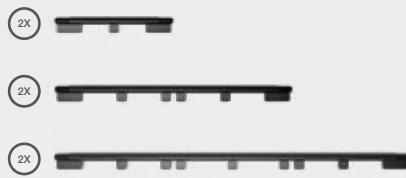

AVANTI INFINITY LEGS

Type Leg set or center leg for extension

96-1201-12 Leg set
RRP in EUR · €479 RRP ex VAT · €402

96-1202-12 Center leg
RRP in EUR · €279 RRP ex VAT · €234

AVANTI INFINITY SIDE FRAMES

Type Side frames

96-101-12 Side frames for 83x98 cm
RRP in EUR · €79 RRP ex VAT · €66

96-102-12 Side frames for 153x98 cm
RRP in EUR · €179 RRP ex VAT · €150

96-103-12 Side frames for 222x98cm
RRP in EUR · €438 RRP ex VAT · €368

AVANTI INFINITY TABLETOPS

Type Tabletop

96-2401-15 Thermo ash
RRP in EUR · €249 RRP ex VAT · €209

96-2401-30 Pine
RRP in EUR · €179 RRP ex VAT · €150