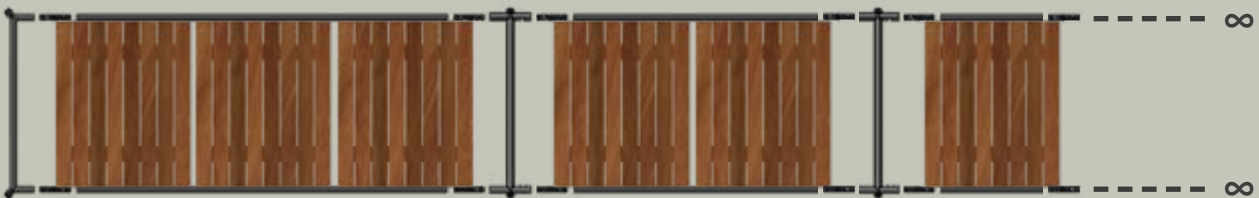

TO INFINITY ...