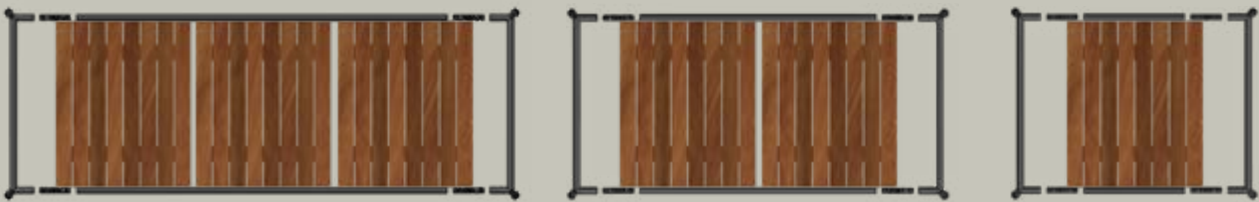

OUTDOOR
DINING

FROM THREE SIZES

TO INFINITY ...

DESCRIPTION

AVANTI, meaning forward, and that's exactly what this collection is all about. The ability to be flexible and to extend the table to the exact length you need for an unlimited number of guests.

Maintenance: Oil / Repair lacquer

xxxx = color code

AVANTI 24151-XXXX-12

Type Dining table, seats up to 4 persons
Size 83x98 cm // 32,7x38,6 in
Frame Powder coated black steel
Tabletop Thermo ash or pine

Thermo ash
RRP in EUR · €799 RRP ex VAT · €671

Pine
RRP in EUR · €699 RRP ex VAT · €587

AVANTI 24152-XXXX-12

Type Dining table, seats up to 6 persons
Size 153x98 cm // 60,2x38,6 in
Frame Powder coated black steel
Tabletop Thermo ash or pine

Thermo ash
RRP in EUR · €1.149 RRP ex VAT · €965

Pine
RRP in EUR · €999 RRP ex VAT · €839

AVANTI 24153-XXXX-12

Type Dining table, seats up to 8 persons
Size 222x98 cm // 87,4x38,6 in
Frame Powder coated black steel
Tabletop Thermo ash or pine