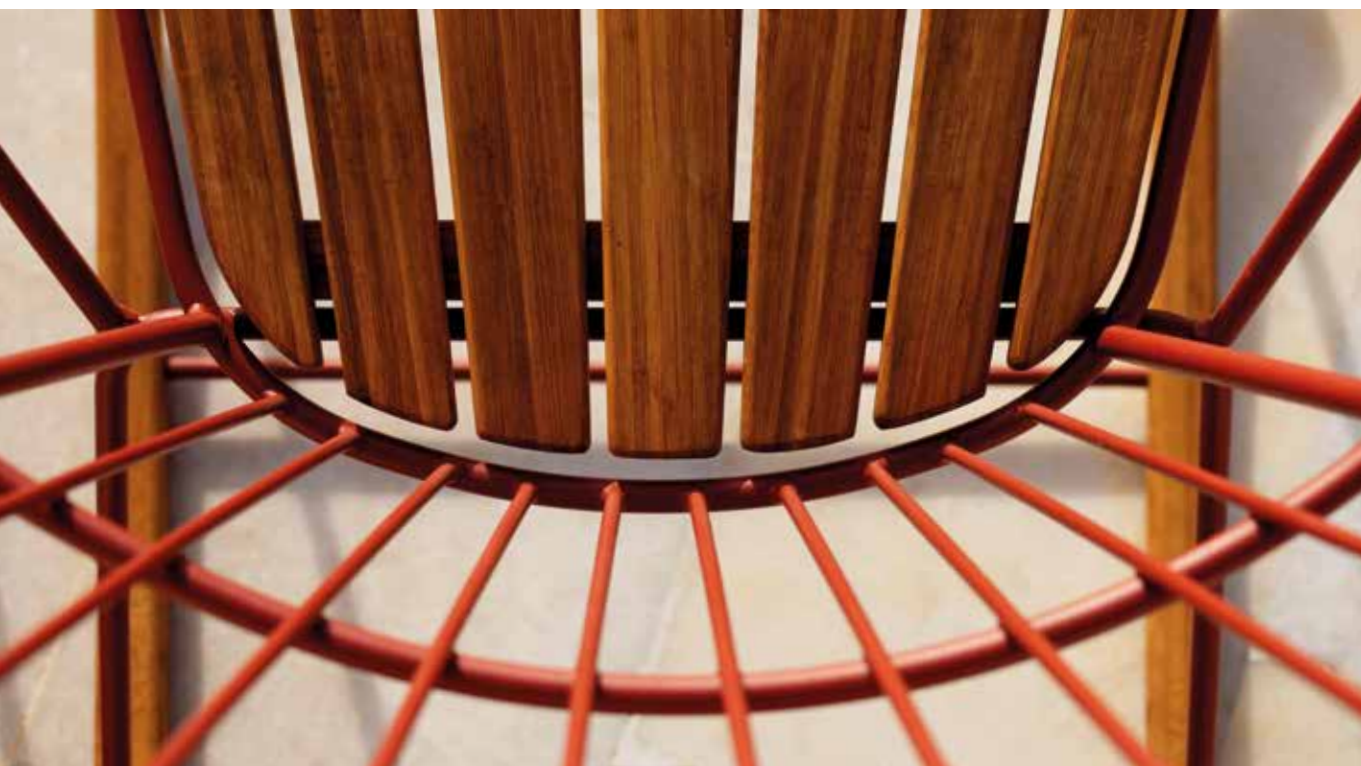

HOUE

PAON

OUTDOOR COLLECTION 2020