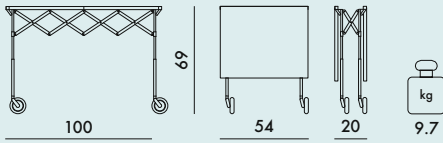

BATTISTA 1991

Design Antonio Citterio with Oliver Löw

4460

FRAME

Chrome-plated steel and polished aluminium feet

TOP

Painted or polyester coated polyurethane

MAT

4463

FRAME

Painted steel

TOP

Mat painted polyurethane

MAT

| | | | | |
|-------------|---|------|-------|----------|
| 4460 | 1 | 12.6 | 0.147 | 80X30X61 |
| 4463 | 1 | 12.6 | 0.147 | 80X30X61 |