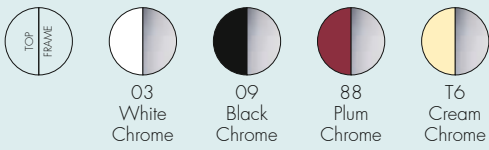

BATTISTA 1991

Design Antonio Citterio with Oliver Löw

4460

FRAME

Chrome-plated steel and polished aluminium feet

TOP

Painted or polyester coated polyurethane

MAT