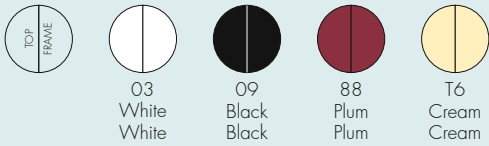

4463

FRAME

Painted steel

TOP

Mat painted polyurethane

MAT

| | | | | |
|-------------|---|------|-------|----------|
| 4460 | 1 | 12.6 | 0.147 | 80X30X61 |
| 4463 | 1 | 12.6 | 0.147 | 80X30X61 |