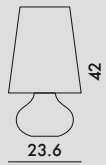

CINDY 2009

Design Ferruccio Laviani

9100/B9100/U9100/Z9100

E27
Max 15W
Led 2700°K
E26
MAX 15W
LED 2700°K

MATERIAL

Metallic ABS

METALLIC

M5
Blue