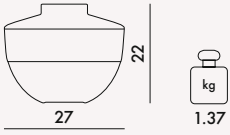

1221

MATERIAL

Transparent or mass-coloured PMMA

TRANSPARENT

22
Orange
Violet
Smoke

33
Smoke
Yellow
Blue

44
Smoky
Dark Smoke
Petroleum

1221

1

1.88

0.027

26X32X32