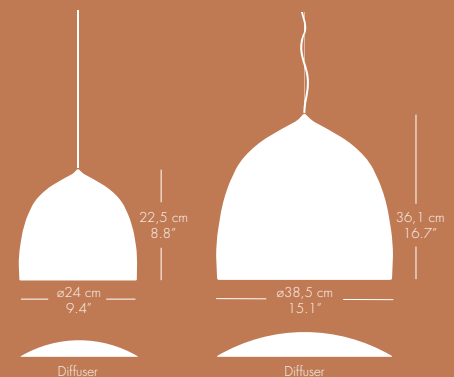

SUSPENCE™ COPPER

SUSPENCE™ Copper not only lights up a dark corner, the dining table, or in the kitchen, but also beautify your entire room with its elegant presence.

The elegance of SUSPENCE™ Copper is inspired by a visual translation of a movement into a physical shape. A movement created by pulling, which gives the pendant its organic and soft curve. To complete the warmth and elegance of SUSPENCE™ Copper, an infinity diffuser at the bottom of the pendant prevents glare and contributes to creating the most comfortable lighting for everyone in its presence.

Enjoy timeless lighting, beauty and elegance with SUSPENCE™ Copper.

WITH ITS SOFT CURVES AND WARM PRESENCE, SUSPENCE™ COPPER IS A DELICATE PIECE OF ART TOUCHING ROOMS, BUT MOST IMPORTANTLY HUMANS. AND TO ME, THAT IS WHAT DESIGNING IS ALL ABOUT.

Designer Enrico Fratesi

PRODUCT NAME	SUSPENCE™ Copper P1 SUSPENCE™ Copper P2
SURFACE	Polished copper, clear lacquer
MATERIAL	Genuine copper Diffuser: Polycarbonate (PC) 3/6 m black cord P2 with wire
LIGHT SOURCE	P1 E27 max 53W P2 E27 max 100W
ENERGY LABEL	A++, A+, A, B, C, D

LIGHTYEARS.DK