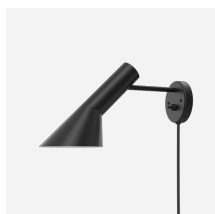

Product info

Information

The white version is supplied with a white cable. The other versions are supplied with a black cable.

Mounting

Cable type: Plastic cord with plug. Cable length: 2.4m. Light control: Switch on lamp stand.

Finish

White, Black, Pale Petroleum, Warm Sand, Soft Lemon, Electric Orange, Dusty Blue, Warm Grey, 湿漆。经过抛光处理的不锈钢。

Materials

Shade: Spun steel or stainless steel. Base: Die cast zinc or stainless steel. Stem: Steel or stainless steel.

Sizes and weights

Width x Height x Length (mm) | 113 x 433 x 183 Max 1.4 kg

Class

Ingress protection IP20. Electric shock protection II.

Information

The white version is supplied with a white cable. The other versions are supplied with a black cable.

Related products

AJ Wall