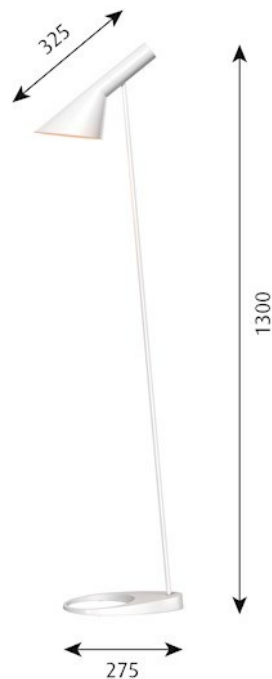

## AJ FLOOR

---

**Design:**  
Arne Jacobsen

**Concept:**  
The fixture emits downward directed light. The angle of the shade can be adjusted to optimize light distribution. The shade is painted white on the inside to ensure a soft comfortable light.

**Finish:**  
White, Black, Aubergine, Dark Green, Dark Grey, Light Grey, Midnight Blue, Pale Petroleum, Rusty Red, Yellow Ochre, wet painted.

**Material:**  
Shade: Spun steel. Base: Die cast zinc. Stem: Steel.

**Mounting:**  
Cable type: Plastic cord with plug. Cable length: 2.4m. Light control: In-line switch on cord.

**Weight:**  
Min: 3.4 kg Max: 3.6 kg

**Class:**  
Ingress protection IP20. Electric shock protection II.

Results (11)

LIGHT SOURCE	FINISH	SWITCH/PLUG	CABLE TYPE	ORDER-NO.	
1X60WE27	AUBERGINE	WON/OFF SWTCH	BLK PL	5744165387	>
1X60WE27	BLACK	WON/OFF SWTCH	BLK PL	5744165507	>
1X60WE27	DARK GREEN	WON/OFF SWTCH	BLK PL	5744165413	>
1X60WE27	DARK GREY	WON/OFF SWTCH	BLK PL	5744165400	>
1X60WE27	LIGHT GREY	WON/OFF SWTCH	BLK PL	5744165390	>
1X60WE27	MIDNIGHT BLUE	WON/OFF SWTCH	BLK PL	5744165374	>
1X60WE27	PALE PETROLEUM	WON/OFF SWTCH	BLK PL	5744165510	>
1X60WE27	RUSTY RED	WON/OFF SWTCH	BLK PL	5744165361	>
1X60WE27	WHT	-	-	5744161006	>
1X60WE27	WHT	WON/OFF SWTCH	WHT PL	5744165497	>
1X60WE27	YELLOWCHRE	WON/OFF SWTCH	BLK PL	5744165358	>