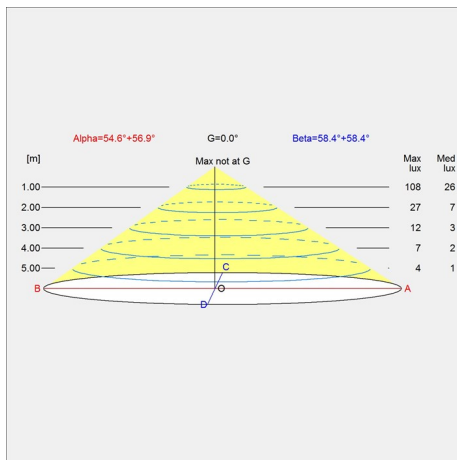

Sizes and weights

Width x Height x Length (mm) | 113 x 433 x 183 Max 1.5 kg

Class

Ingress protection IP20. Electric shock protection II w/o ground

Light source

1x20W E14

Information

The white, original grey and pale rose versions are supplied with a white cable. The other versions are supplied with a black cable.

Design

Arne Jacobsen

Weight

Min: 1.306 kg Max: 1.47 kg

Finish

Aubergine, Black, Dark green, Dark grey, Light grey, Midnight blue, Original grey, Pale petroleum, Pale rose, Rusty red, Stainl steel polish, Ultra blue, White, Yellow ochre

Light distribution diagrams

Cartesian

Isolux

Polar