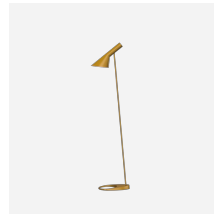

AJ Table Mini

The fixture emits downward directed light. The angle of the shade can be adjusted to optimize light distribution. The shade is painted white on the inside to ensure a soft comfortable light.

Materials

Shade: Spun steel or stainless steel. Base: Die cast zinc or stainless steel. Stem: Steel or stainless steel.

Mounting

Cable type: Plastic cord with plug. Cable length: 2.4m. Light control: Switch on lamp stand..

Product family

AJ Royal

AJ Royal

AJ Table

AJ Floor

AJ Wall

AJ 50 Wall

Product variants

Light source	Colour	Cable type
1x20W E14	<input checked="" type="radio"/> Aubergine	BLK PL
	<input type="radio"/> Black	WHT PL
	<input type="radio"/> Dark green	
	<input type="radio"/> Dark grey	
	<input type="radio"/> Light grey	
	<input type="radio"/> Midnight blue	
	<input type="radio"/> Original grey	
	<input type="radio"/> Pale petroleum	
	<input type="radio"/> Pale rose	
	<input type="radio"/> Rusty red	
	<input type="radio"/> Stainl steel polish	
	<input type="radio"/> Ultra blue	
	<input type="radio"/> White	
	<input type="radio"/> Yellow ochre	