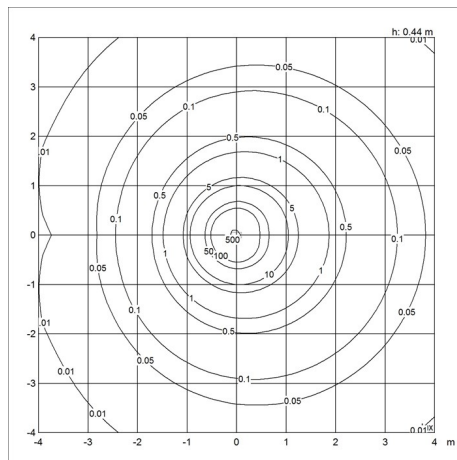

Sizes and weights

Width x Height x Length (mm) | 113 x 433 x 183 Max 1.5 kg

Class

Ingress protection IP20. Electric shock protection II w/o ground

Light source

1x20W E14

Information

The white, original grey and pale rose versions are supplied with a white cable. The other versions are supplied with a black cable.

Design

Arne Jacobsen

Weight

Min: 1.306 kg Max: 1.47 kg

Finish

Aubergine, Black, Dark green, Dark grey, Light grey, Midnight blue, Original grey, Pale petroleum, Pale rose, Rusty red, Stainl steel polish, Ultra blue, White, Yellow ochre

Light distribution diagrams

Cartesian

Isolux

Polar