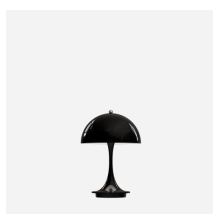

Panthella Portable Metal