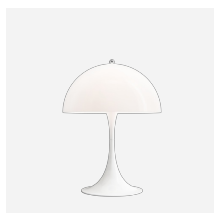

Product family

Panthella Table