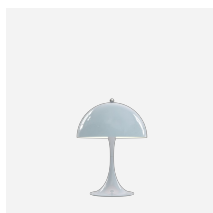

Panthella MINI