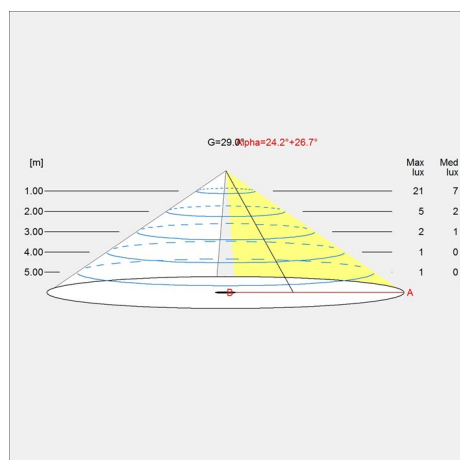

Design

Verner Panton

Weight

Min: 0.4 kg Max: 0.4 kg

Finish

Black, Coral, Grey opal acryl, Opal, Orange, Pale blue, Pale rose, White

Light distribution diagrams

Cartesian