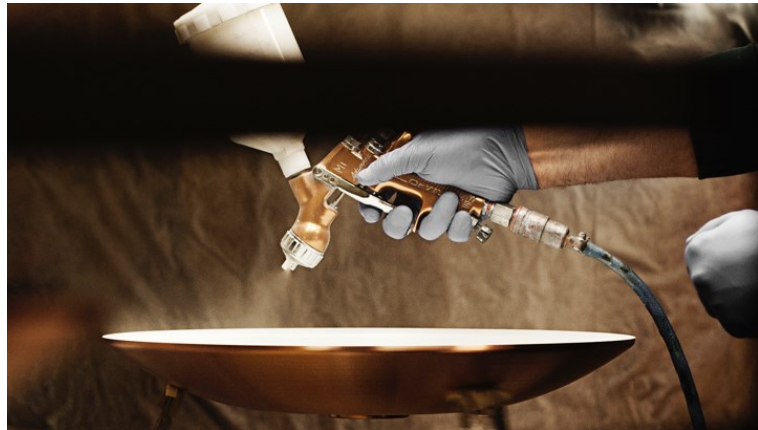

# Patera Oval

Patera Oval - 5741105939

The pendant is a glowing ellipsoid made up of diamond-shaped cells. Each cell has been carefully designed to capture light and to conceal the light source from viewing angles above 40 degrees. Below 40 degrees the lamp allows direct, downward light. The round opening underneath provides direct light with a soft transition towards the reflected light. The pendant can be used with or without a diffuser plate, depending on whether the view of the light source creates an unwanted glare or not.