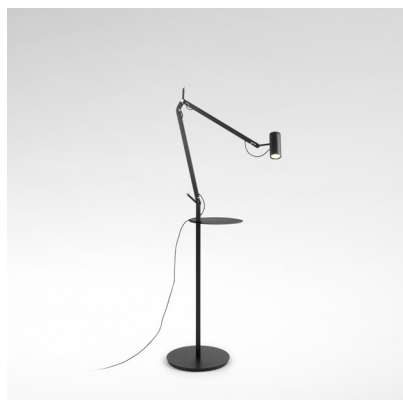

Polo

Joan Gaspar

marset

Polo Floor

Polo Floor Accesory

Polo Floor

LED 7W 350mA 3000K
520lm (included)

Black electrical cord

Body and diffuser in lacquered aluminium. A switch is incorporated into the diffuser. Painted metal base and stem of aluminium.

- Black (Ral 9005)
- White (Ral 9010)

- [Download](#) Assembly Instructions
- [Download](#) Photometric Data
- [Download](#) 2D
- [Download](#) 3D
- [Download](#) Energy label

Range

Watch the video
info@marset.com
www.marset.com

The fluidity of its movements and its total stability make this flexible fitting a light source which can be moved anywhere without taking up too much valuable space.