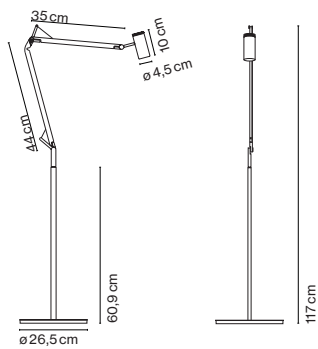

Polo

Joan Gaspar

marset

Polo Floor

Polo Floor Accesory

Polo Floor

LED 7W 350mA 3000K
520lm (included)

Black electrical cord

Body and diffuser in lacquered aluminium. A switch is incorporated into the diffuser. Painted metal base and stem of aluminium.

- Black (Ral 9005)
- White (Ral 9010)

- [Download](#) Assembly Instructions
- [Download](#) Photometric Data
- [Download](#) 2D
- [Download](#) 3D
- [Download](#) Energy label

Range

Watch the video
info@marset.com
www.marset.com

The fluidity of its movements and its total stability make this flexible fitting a light source which can be moved anywhere without taking up too much valuable space.