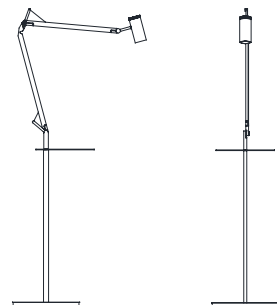

Polo

Joan Gaspar

marset

Polo Floor

Polo Floor Accesory

Polo Floor

LED 7W 350mA 3000K
520lm (included)

Black electrical cord

Body and diffuser in lacquered aluminium. A switch is incorporated into the diffuser. Painted metal base and stem of aluminium.

- Black (Ral 9005)
- White (Ral 9010)

- [Download](#) Assembly Instructions
- [Download](#) Photometric Data
- [Download](#) 2D
- [Download](#) 3D
- [Download](#) Energy label

Range

Watch the video
info@marset.com
www.marset.com

The fluidity of its movements and its total stability make this flexible fitting a light source which can be moved anywhere without taking up too much valuable space.