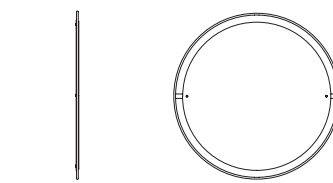

Ø60
Ø: 60 cm / 23,6"
D: 2,2 cm / 0,9"

Ø110
Ø: 110 cm / 43,3"
D: 2,2 cm / 0,9"

Rectangular
H: 158,4 cm / 62,4"
W: 53,4 cm / 21"
D: 2,2 cm / 0,9"

PRODUCTION PROCESS

The solid brass frame is untreated and will tarnish over time.

TEST
ISTA 1A

CERTIFICATIONS
TSCA title VI compliant

PACKAGING TYPE
Brown box

PACKAGING MEASUREMENTS (H x W x D)

Ø60
17 cm x 68 cm x 68 cm / 6,7" x 26,8" x 26,8"

Ø110
13,5 cm x 127 cm x 127 cm / 5,3" x 50" x 50"

Rectangular
19,5 cm x 67 cm x 171 cm / 7,7" x 26,42" x 67,3"

COLLI
1

MATERIALS & MAINTENANCE
Please visit [menspace.com](https://www.menspace.com) for materials and care and maintenance instructions.

Ø60

D: 2,1 cm / 0,8"

Ø: 60 cm / 23,6"

Ø110

Ø: 110 cm / 43,3"

RECTANGULAR

W: 53,4 cm / 21"

H: 158,4 cm / 62,4"