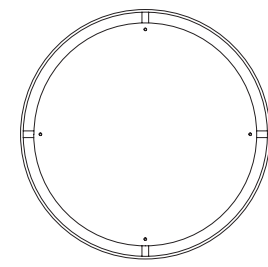

PRODUCT SHEET

Nimbus Mirror

by Krøyer-Sætter-Lassen

Nimbus Mirror

BY KRØYER-SÆTTER-LASSEN

A glass mirror set on MDF with circular or rectangular bronzed brass frame and decorative screws.

Nimbus Mirror, Ø60, Polished Brass, by Krøyer-Sætter-Lassen
 Nimbus Mirror, Ø60, Bronzed Brass, by Krøyer-Sætter-Lassen
 Nimbus Mirror, Ø110, Polished Brass, by Krøyer-Sætter-Lassen
 Nimbus Mirror, Rectangular, Bronzed Brass, by Krøyer-Sætter-Lassen
 Gravel Rug, Ivory, by Nina Bruun
 Androgyne Lounge Table, by Danielle Siggerud
 Reverse Lamp, by Aleksandar Lazic

Ø60
Ø: 60 cm / 23,6"
D: 2,2 cm / 0,9"

Ø110
Ø: 110 cm / 43,3"
D: 2,2 cm / 0,9"

Rectangular
H: 158,4 cm / 62,4"
W: 53,4 cm / 21"
D: 2,2 cm / 0,9"

PRODUCTION PROCESS

The solid brass frame is untreated and will tarnish over time.

Rectangular
19,5 cm x 67 cm x 171 cm / 7,7" x 26,42" x 67,3"

COLLI
1

MATERIALS & MAINTENANCE
Please visit [menspace.com](https://www.menspace.com) for materials and care and maintenance instructions.

Ø60

D: 2,1 cm / 0,8"

Ø: 60 cm / 23,6"

Ø110

Ø: 110 cm / 43,3"

RECTANGULAR

W: 53,4 cm / 21"

H: 158,4 cm / 62,4"