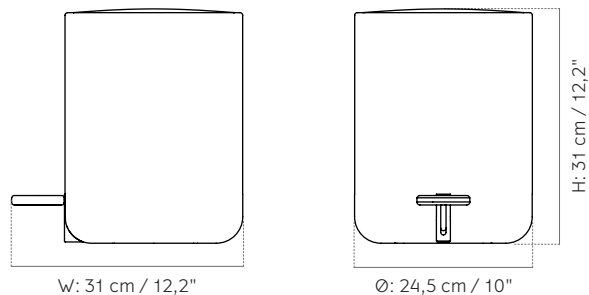

Pedal Bin Series

Product Type

Pedal Bin

Production Process

Rolled Steel with Welded Deep Drawn Steel

Base.

Dimension (cm / in)

4L:

H: 31 cm / 12,2"

Ø: 24,5 cm / 10"

7L:

H: 39 cm / 15,4"

Ø: 24,5 cm / 10"

11L:

H: 46 cm / 18,1"

Ø: 27 cm / 10,6"

20L:

H: 63 cm / 24,8"

Ø: 30,5 cm / 12"

30L:

H: 68,5 cm / 27"

Ø: 33,5 cm / 13,2"

Weight item (kg)

4L: 3,5 kg

7L: 4 kg

11L: 5,4 kg

20L: 7,7 kg

30L: 8,9 kg

Materials

Stainless Steel, Powder Coated Steel,

Plastic, Silicone.

Colours

Black (RAL 9005)

White (RAL 9016)

Packaging Type

Gift Box

Packaging Measurement (H * W * D)

4L: To be announced

7L: To be announced

11L: To be announced

20L: To be announced

30L: To be announced

Care Instructions

Use a soft dry cloth to clean. Do not use any cleaners with chemicals or harsh abrasives.

The MENU Pedal Bin, a staple design created by Norm Architects, is now available in two additions at both ends of the size spectrum: a compact 4L and capacious 30L version. The 4L version makes it possible to add a bin to even the most space-constrained spots, while the high-volume 30L version elegantly manages litter in larger areas.

A well-conceived design whose thoughtful simplicity has made it a favourite in spaces both public and private, the MENU Pedal Bin is an essential part of the aesthetically and functionally unified MENU Bath Series. The bin ties into the collection's common visual thread of clean lines and rounded edges: a quintessential expression of Norm Architect's ability to bring softness to modern minimalism.

The Pedal Bin's lid opens and closes smoothly and silently with a quick push of the pedal and with a lock system that is beautifully hidden inside the bin. Modern materials – including the powder-coated steel body and mirror-polished, stainless steel lid – combine aesthetics, endurance, and tactility. The removable plastic liner is easy to clean and features a smart bag lock.

With the new additions, the Pedal Bin family now comprises the following sizes to match any need: 4L, 7L, 11L, 20L and 30L. All are available in black and white to also match any space.

And while the design is part of a collection called the Bath Series, you're welcome to use it in bedrooms, kitchens, offices, or any other corner you see fit.

About the Designer

Founded in Copenhagen in 2008 by Jonas Bjerre-Poulsen and Kasper Rønn, Norm Architects specialise in residential architecture, commercial interiors, industrial design, photography and art direction. Today, the group regularly collaborates with MENU, helping to drive the evolution of the brand and its product offerings.

Norm Architects' name reflects the group's emphasis on the importance of drawing inspiration from norms and traditions within architecture and design – particularly the Scandinavian design principles of timeless aesthetics and natural materials, and the modernist values of restraint and refinement. Guided by these principles, Norm Architects produce design that unites good materials and craftsmanship, while embodying beauty, traditions, history and, most importantly, timeless simplicity, where there is nothing more to add or take away.