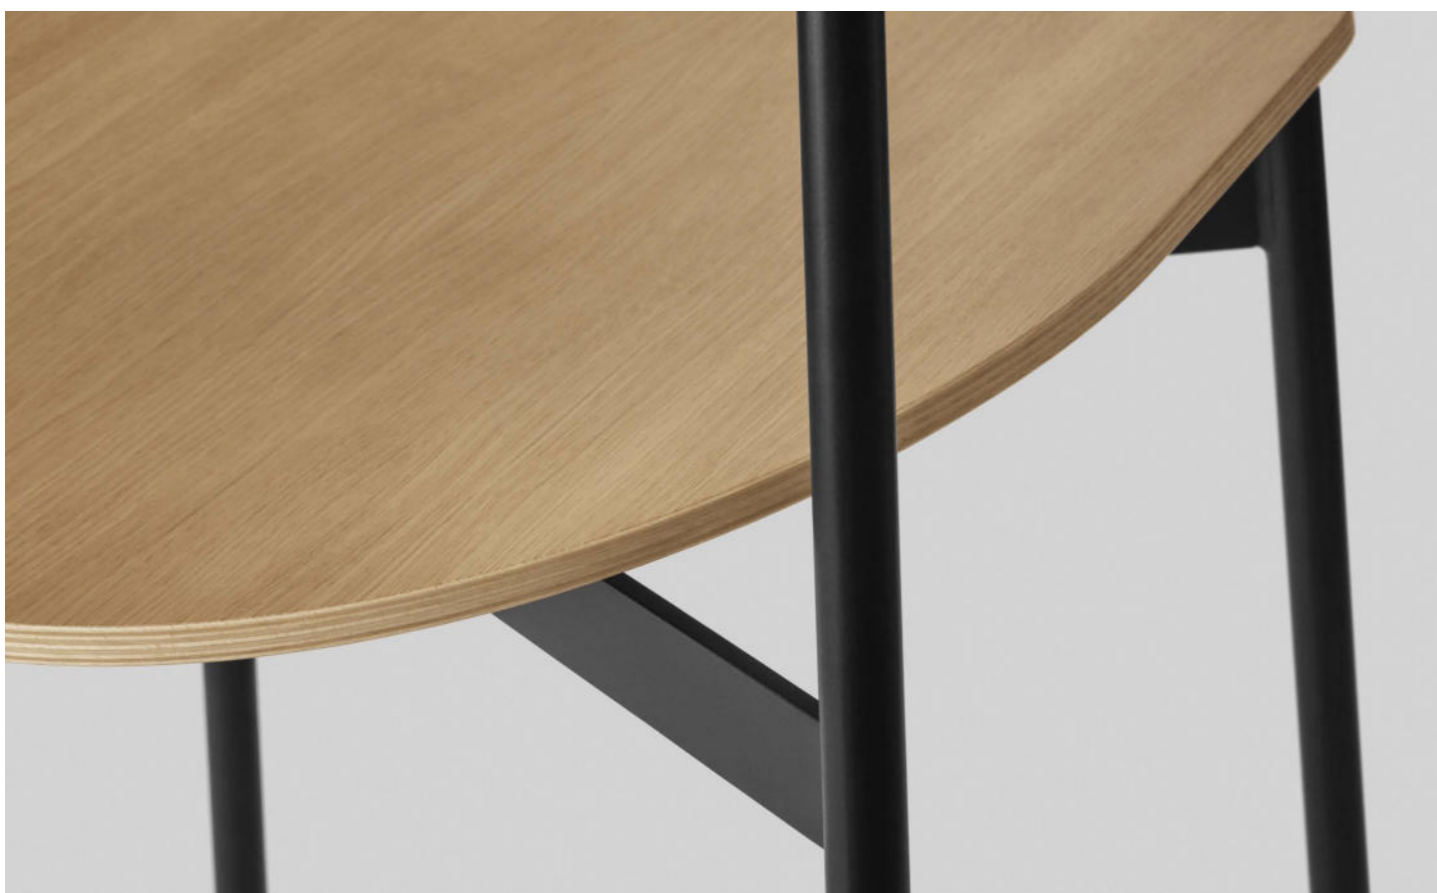

TODAY CHAIR

TUBE BASE

TODAY CHAIR

DESIGN

JENS KAJUS
CLAUS JAKOBSEN
TERKEL SKOU STEFFENSEN

TODAY CHAIR / TUBE BASE,
2020

Dimensions

TODAY Chair **Tube Base**
H 800mm | L 490mm | D 520mm

Materials

FRAME – Steel tubes with powder-coated acrylic surfaces. Black or Grey.

SEAT & BACK REST – European oak veneer with matt lacquer / black stained oak veneer with matt lacquer.

Test + Certification