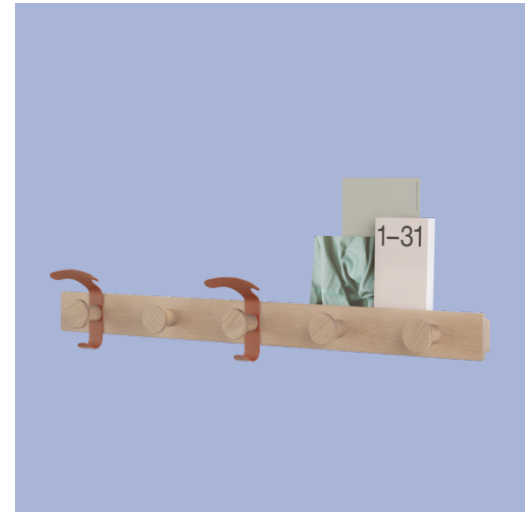

— Sam Hecht & Kim Colin

Designed by	Sam Hecht & Kim Colin / 2020
About the designer	Sam Hecht and Kim Colin founded their studio Industrial Facility in 2002. Their designs reflect both a meticulous attention to detail and a thoughtful consideration of context, creating beauty out of utility in the products, furniture and exhibitions they design. Both Hecht and Colin have been awarded Royal Designers for Industry by the Royal Society for the Encouragement of Arts, Manufactures and Commerce.
Environment	Indoor
Country of Production	Vietnam
Preassembled	Yes - Mount to wall.
Description	Designed with Scandinavian materiality at its heart, the Avail Coat Rack brings the ideas of simplicity and functionality into the modern home. The design features 2 metal hooks that can be rearranged forever while also bringing hints of color to the form, allowing for the Avail Coat Rack to evolve as time passes while holding smaller objects on its minute plateau.
Material	Rack and dots in FSC™-certified (FSC-C028824) oak that is either oiled or lacquered. Hooks in powder-coated steel.
Cleaning & Care	Clean the rack with a damp cloth. If necessary, only use a mild detergent or washing up liquid and not concentrated. Always wipe with a dry cloth afterwards. To minimize the risk of stains and marks, liquid, grease etc. should be removed straight away.

Avail Coat Rack

Dimensions

Length: 87,5 cm / 34.4"
Height: 7 cm / 2.7"
Width: 3,8 cm / 1.5"

Ready-to-ship

Grey/Grey
Oak/Grey
Oak/Copper Brown
Oak/Black

Tests, Labels & Certifications

Eco-Labels & Certificates