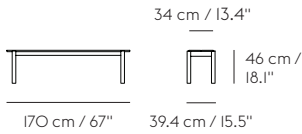

# LINEAR WOOD BENCH

THOMAS BENTZEN ON THE DESIGN “The Linear Wood Series was designed from the idea of bringing the warm and friendly sentiment of wood into a timeless, understated shape with its form language inspired by the notion of meetings—the meetings of lines and shapes. The design is defined by its straight lines for a contemporary yet honest aesthetic through the details of its thinly elegant overhang and half-circular intersecting legs. It is through these subtle elements that the Linear Wood Series translates the values of elegance, longevity and functionality into modern Scandinavian design.”