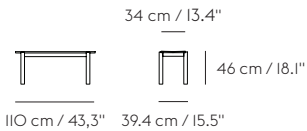

# LINEAR WOOD BENCH

THOMAS BENTZEN ON THE DESIGN “The Linear Wood Series was designed from the idea of bringing the warm and friendly sentiment of wood into a timeless, understated shape with its form language inspired by the notion of meetings—the meetings of lines and shapes. The design is defined by its straight lines for a contemporary yet honest aesthetic through the details of its thinly elegant overhang and half-circular intersecting legs. It is through these subtle elements that the Linear Wood Series translates the values of elegance, longevity and functionality into modern Scandinavian design.”