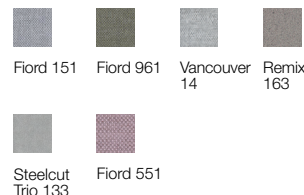

OUTLINE SOFA

FURNITURE / LIGHTING / ACCESSORIES

PRODUCT FACT SHEET

ANDERSSON & VOLL ON THE DESIGN "With OUTLINE, we aimed to create a visually light and elegant sofa with lots of comfort. We wanted to translate some of the elemental and poetic qualities we find inspiring in modernistic architecture. The way some elements juxtapose in the sofa's design are borrowed from the way houses are structured. The different planes overlap and give lightness to the sofa's expression. This is why OUTLINE has a certain calm serenity - it offers great comfort in a generous seat, but has a slender appearance, and a strong architectural presence."

PROCESS

Internally constructed with plywood and steel. Upholstered with foam and feathers before chosen textile or leather is mounted. All cushions are hand sewn and filled with a combination of feather and granulated cold foam.

DESIGNED BY / YEAR OF DESIGN

Andersson & Voll / 2016

TYPE

Sofa Series

DESCRIPTION

Visually light and elegant sofa series with deep seating for high comfort. Available in various textiles from Kvadrat or Arve and in Silk leather from Camo Leathers.

ENVIRONMENT

Indoor

MATERIAL

Powder coated aluminum legs. Wood and steel construction. Cold foam filling. All textiles from Kvadrat or Arve. Leather from Camo Leathers.

STANDARD UPHOLSTERY

Legs color: 9017
Vancouver 14, Fiord 151, Fiord 691, Fiord 551, Steelcut Trio 133, Remix 163, Black Silk leather, Cognac Silk leather. Other textiles available upon request.

CLEANING INSTRUCTIONS