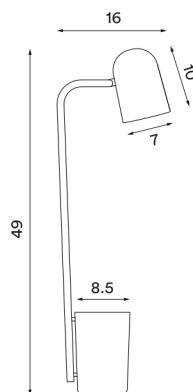

**Shade and body material:** Steel

**Colours:** White, dark grey, dark green, or warm beige (shade inner colour is same as outer colour)

**Wire:** Black or white (white version only),  
200 cm (with switch)

**Bulb:** GU10, Max. 6 W LED only

**Voltage:** 220V - 240V - 50Hz

**Net weight:** 2.1 kg

**Outer package:** 2

## Dimensions and light direction: