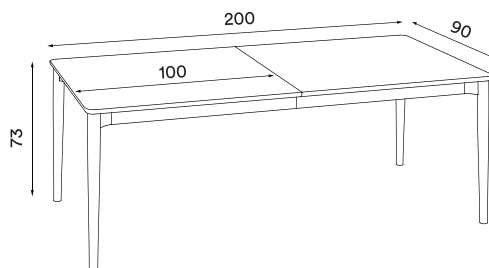

Expand table extension 90 x 50
smoked oak – *Item no. 2618*

Expand table extension 90 x 50
black painted oak – *Item no. 2619*

Product type: Dining table
Design: Sami Kallio, 2022
Material: Solid oak
Colours: Light oiled oak, smoked oak finish or black painted oak
Net weight (table): 53 kg
Net weight (extension): 11 kg
Maximum length: 300 cm
Minimum order size: 1

Dimensions (cm):

Expand table 250

Expand dining table 250 x 90
light oiled oak – *Item no. 2614*

Expand dining table 250 x 90
smoked oak – *Item no. 2615*

Expand dining table 250 x 90
black painted oak – *Item no. 2616*

Expand table extension 90 x 50
light oiled oak – *Item no. 2617*

Expand table extension 90 x 50
smoked oak – *Item no. 2618*

Expand table extension 90 x 50
black painted oak – *Item no. 2619*

Product type: Dining table
Design: Sami Kallio, 2022
Material: Solid oak
Colours: Light oiled oak, smoked oak finish or black painted oak
Net weight (table): 62 kg
Net weight (extension): 11 kg
Maximum length: 350 cm
Minimum order size: 1

Dimensions (cm):