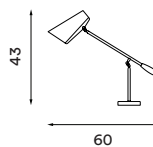

Birdy floor

Birdy floor black
– Item no. 620

Birdy floor white
– Item no. 621

Birdy floor grey
– Item no. 622

Design: Birger Dahl
Year: 1952
Type: Floor reading lamp

Dimensions and light direction

Shade material: Aluminium **Shade colours:** White (white inside), grey (grey inside) or matt black (black inside) **Body material:** Steel **Body and joints colour:** Metallic or brass finish **Base and handle colours:** White, grey or matt black **Wire:** White or black, 200 cm **Bulb:** E27, Max. 60 W **Voltage:** 220V - 240V - 50Hz **Net weight:** 5.0 kg

Recommended bulb

 LED – 7 W

Birdy table

Birdy table black
– *Item no. 600*

Birdy table white
– *Item no. 601*

Birdy table grey
– *Item no. 602*

Birdy table Marsala
– *Item no. 603*

Design: Birger Dahl
Year: 1952
Type: Table lamp

Dimensions and light direction

Shade material: Aluminium **Shade colours:** White, grey, black or Marsala (shade inner colour is same as outer colour) **Body material:** Steel **Body and joints colour:** Metallic or brass finish (matt on Marsala version) **Base and handle colours:** White, grey, black or Marsala **Wire:** White or black, 200 cm **Bulb:** E27, Max. 60 W **Voltage:** 220V - 240V - 50Hz **Net weight:** 1.9 kg

Design: Birger Dahl
Year: 1952
Type: Wall lamp

Dimensions and light direction

Shade material: Aluminium **Shade colours:** White (white inside), grey (grey inside) or matt black (black inside) **Body material:** Steel **Body and joints colour:** Metallic or brass finish **Base colours:** White, grey or matt black **Wire:** White or black, 200 cm **Bulb:** E27, Max. 60 W **Voltage:** 220V - 240V - 50Hz **Net weight:** Birdy wall short: 0.7 kg, Birdy wall: 0.8 kg