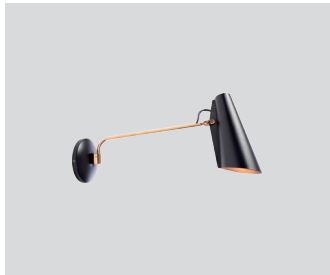

Birdy wall

Birdy wall black
– Item no. 610