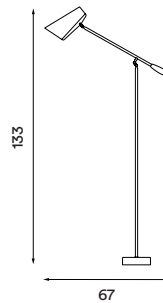

Birdy floor

Birdy floor black
– Item no. 620

Birdy floor white
– Item no. 621

Birdy floor grey
– Item no. 622

Design: Birger Dahl
Year: 1952
Type: Floor reading lamp

Dimensions and light direction

Shade material: Aluminium **Shade colours:** White (white inside), grey (grey inside) or matt black (black inside) **Body material:** Steel **Body and joints colour:** Metallic or brass finish **Base and handle colours:** White, grey or matt black **Wire:** White or black, 200 cm **Bulb:** E27, Max. 60 W **Voltage:** 220V - 240V - 50Hz **Net weight:** 5.0 kg

Dimensions and light direction

Shade material: Aluminium **Shade colours:** White, grey, black or Marsala (shade inner colour is same as outer colour) **Body material:** Steel **Body and joints colour:** Metallic or brass finish (matt on Marsala version) **Base and handle colours:** White, grey, black or Marsala **Wire:** White or black, 200 cm **Bulb:** E27, Max. 60 W **Voltage:** 220V - 240V - 50Hz **Net weight:** 1.9 kg

Design: Birger Dahl
Year: 1952
Type: Wall lamp

Dimensions and light direction

Shade material: Aluminium **Shade colours:** White (white inside), grey (grey inside) or matt black (black inside) **Body material:** Steel **Body and joints colour:** Metallic or brass finish **Base colours:** White, grey or matt black **Wire:** White or black, 200 cm **Bulb:** E27, Max. 60 W **Voltage:** 220V - 240V - 50Hz **Net weight:** Birdy wall short: 0.7 kg, Birdy wall: 0.8 kg