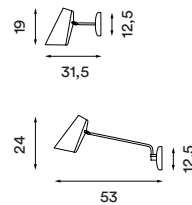

Birdy floor

Birdy floor black
– Item no. 620

Birdy floor white
– Item no. 621

Birdy floor grey
– Item no. 622

Design: Birger Dahl
Year: 1952
Type: Floor reading lamp

Dimensions and light direction

Shade material: Aluminium **Shade colours:** White (white inside), grey (grey inside) or matt black (black inside) **Body material:** Steel **Body and joints colour:** Metallic or brass finish **Base and handle colours:** White, grey or matt black **Wire:** White or black, 200 cm **Bulb:** E27, Max. 60 W **Voltage:** 220V - 240V - 50Hz **Net weight:** 5.0 kg

Dimensions and light direction

Shade material: Aluminium **Shade colours:** White, grey, black or Marsala (shade inner colour is same as outer colour) **Body material:** Steel **Body and joints colour:** Metallic or brass finish (matt on Marsala version) **Base and handle colours:** White, grey, black or Marsala **Wire:** White or black, 200 cm **Bulb:** E27, Max. 60 W **Voltage:** 220V - 240V - 50Hz **Net weight:** 1.9 kg

Design: Birger Dahl
Year: 1952
Type: Wall lamp

Dimensions and light direction

Shade material: Aluminium **Shade colours:** White (white inside), grey (grey inside) or matt black (black inside) **Body material:** Steel **Body and joints colour:** Metallic or brass finish **Base colours:** White, grey or matt black **Wire:** White or black, 200 cm **Bulb:** E27, Max. 60 W **Voltage:** 220V - 240V - 50Hz **Net weight:** Birdy wall short: 0.7 kg, Birdy wall: 0.8 kg