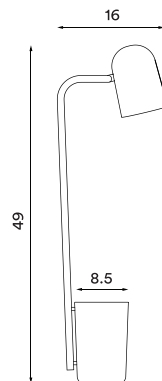

Buddy

Buddy off-white
– Item no. 230

Buddy Marsala
– Item no. 231

Buddy light green
– Item no. 232

Buddy dark grey
– Item no. 233

Design: Mads Sætter-Lassen
Year: 2016
Type: Table lamp

Shade material: Steel **Body material:** Steel
Colours: Off-white, Marsala, light green or dark grey (shade inner colour is same as outer colour)
Wire: Black or white (white version only),
200 cm (with switch) **Bulb:** GU10, Max. 9 W LED
Voltage: 220V - 240V - 50Hz **Net weight:** 2.1 Kg

Dimensions and light direction

Recommended bulb

 LED – 6 W