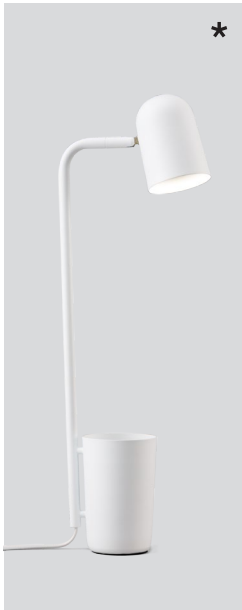

Buddy

Buddy off-white
– Item no. 230

Buddy Marsala
– Item no. 231

Buddy light green
– Item no. 232

Buddy dark grey
– Item no. 233

Design: Mads Sætter-Lassen
Year: 2016
Type: Table lamp

Shade material: Steel **Body material:** Steel
Colours: Off-white, Marsala, light green or dark grey (shade inner colour is same as outer colour)
Wire: Black or white (white version only),
200 cm (with switch) **Bulb:** GU10, Max. 9 W LED
Voltage: 220V - 240V - 50Hz **Net weight:** 2.1 Kg

Dimensions and light direction

Recommended bulb

 LED – 6 W