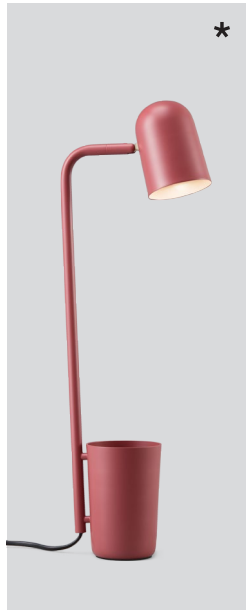

Buddy

Buddy off-white
– Item no. 230

Buddy Marsala
– Item no. 231

Buddy light green
– Item no. 232

Buddy dark grey
– Item no. 233

Design: Mads Sætter-Lassen
Year: 2016
Type: Table lamp

Shade material: Steel **Body material:** Steel
Colours: Off-white, Marsala, light green or dark grey (shade inner colour is same as outer colour)
Wire: Black or white (white version only),
200 cm (with switch) **Bulb:** GU10, Max. 9 W LED
Voltage: 220V - 240V - 50Hz **Net weight:** 2.1 Kg

Dimensions and light direction

Recommended bulb

 LED – 6 W