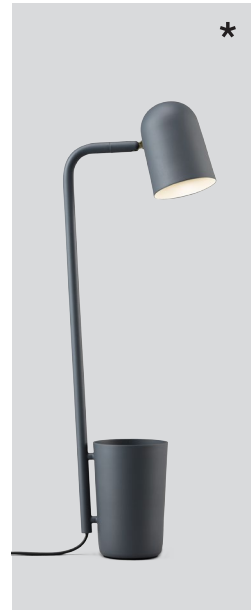

Buddy

Buddy off-white
– Item no. 230

Buddy Marsala
– Item no. 231

Buddy light green
– Item no. 232

Buddy dark grey
– Item no. 233

Design: Mads Sætter-Lassen
Year: 2016
Type: Table lamp

Shade material: Steel **Body material:** Steel
Colours: Off-white, Marsala, light green or dark grey (shade inner colour is same as outer colour)
Wire: Black or white (white version only),
200 cm (with switch) **Bulb:** GU10, Max. 9 W LED
Voltage: 220V - 240V - 50Hz **Net weight:** 2.1 Kg

Dimensions and light direction

Recommended bulb

 LED – 6 W