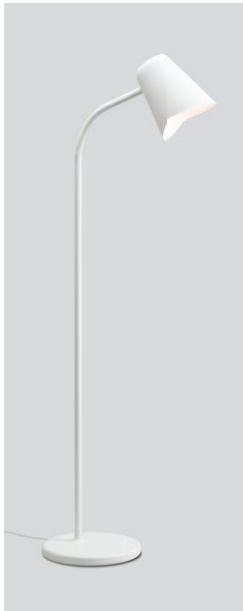

Me

Me white
– Item no. 652

Me grey
– Item no. 653

Me petrol blue
– Item no. 654

Me black
– Item no. 655

Design: Morten & Jonas

Year: 2015

Type: Floor lamp

Shade material: Steel **Body materials:** Steel and silicone **Colours:** White, grey, petrol blue or black **Wire:** 200 cm, black or white (on white body only) **Foot switch:** Black or white (on white body only) **Bulb:** E27, Max. 60 W **Voltage:** 220V - 240V - 50Hz **Net weight:** 4.5 kg

Dimensions and light direction

Recommended bulb

LED – 7 W

H – 40 W

I – 60 W