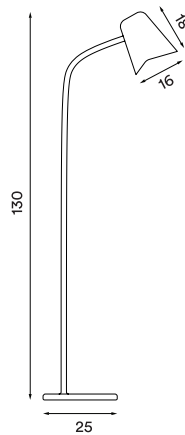

Shade material: Steel **Body materials:** Steel and silicone **Colours:** White, grey, petrol blue or black **Wire:** 200 cm, black or white (on white body only) **Foot switch:** Black or white (on white body only) **Bulb:** E27, Max. 60 W **Voltage:** 220V - 240V - 50Hz **Net weight:** 4.5 kg

Dimensions and light direction

Recommended bulb

LED – 7 W

H – 40 W

I – 60 W