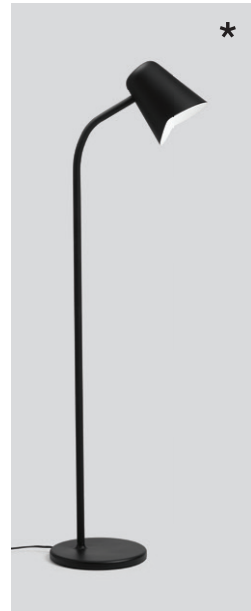

Me

Me white
– Item no. 652

Me grey
– Item no. 653

Me petrol blue
– Item no. 654

Me black
– Item no. 655

Design: Morten & Jonas

Year: 2015

Type: Floor lamp

Shade material: Steel **Body materials:** Steel and silicone **Colours:** White, grey, petrol blue or black **Wire:** 200 cm, black or white (on white body only) **Foot switch:** Black or white (on white body only) **Bulb:** E27, Max. 60 W **Voltage:** 220V - 240V - 50Hz **Net weight:** 4.5 kg

Dimensions and light direction

Recommended bulb

LED – 7 W

H – 40 W

I – 60 W