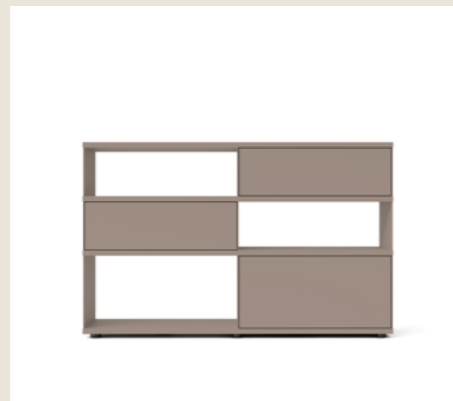

SHELF NAME	Flow-160-99 rosewood
MATERIAL	MDF, matt lacquered
MEASUREMENT SHELF	H 101,7 / W 160 / D 40,4
SHELF THICKNESS	TH 2,8
INSERTS	
DRAWER	H 25 / W 80 / D 40
INNER DEPTH DRAWER	H 16,9 / W 71,5 / D 32,4
FLAP	H 37,5 / W 80 / D 40
INNER DEPTH FLAP	H 33,7 / W 75,6 / D 36
COLOUR	
● ●	1 week delivery
● ● ● ●	2-3 weeks delivery