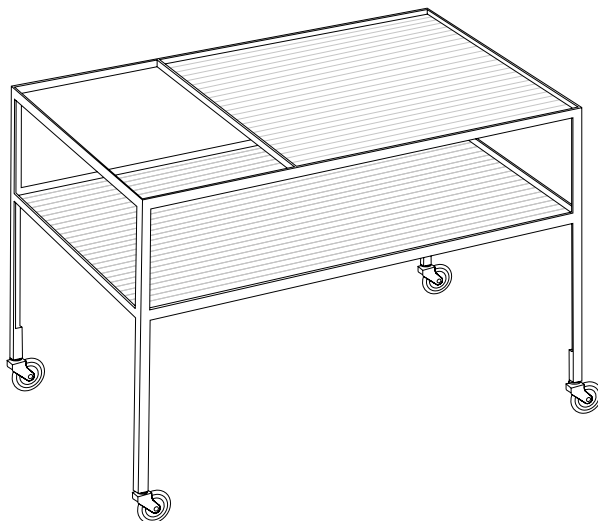

Trolley

Design: Herbert Hirche, 1956

length: 700 mm
width: 464 mm
height: 506 mm

frame

L profile steel, black RAL 9005, white RAL 9010 or
basalt grey RAL 7012, powder coated
ribbed glass, 4 mm

x

replacement glass shelves, 2 pcs

x

Ribbed glass may have inclusions.