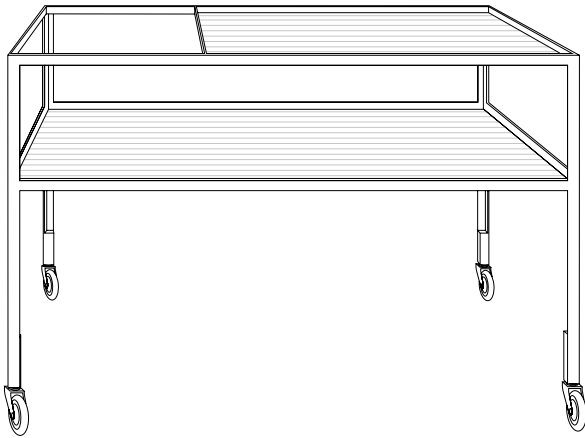

Trolley

Design: Herbert Hirche, 1956

length: 700 mm
width: 464 mm
height: 506 mm

frame

L profile steel, black RAL 9005, white RAL 9010 or
basalt grey RAL 7012, powder coated
ribbed glass, 4 mm

x

replacement glass shelves, 2 pcs