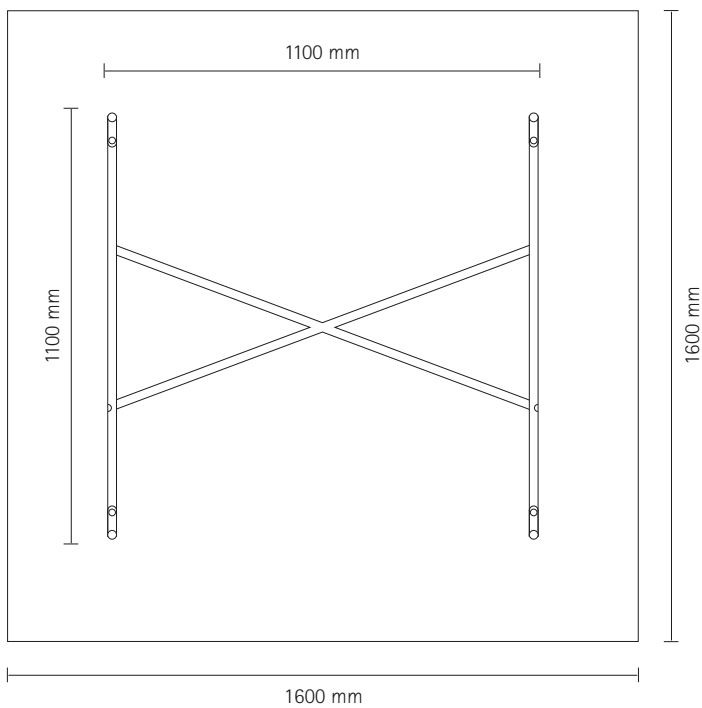

Eiermann 1 Square
Conference Table

2014 variation of the original frame

RICHARD LAMPERT

Richard Lampert
GmbH & Co KG

Gaisburgstraße 12 b
D 70182 Stuttgart

T +49 (0) 711 860 20 70
F +49 (0) 711 860 20 720

www.richard-lampert.de
mail@richard-lampert.de

Table frame 1100 x 1100 x 690 mm

frame black RAL 9005 or white RAL 9010

x

frame chrome plated

x

Tabletop 1600 x 1600 x 28 mm

melamine white (smooth), oak edge

x

table height with level adjustment 740-760 mm

Leveling feet for uneven floors

x

The table frame will be screwed to the top. Adjusting the height can only be done by using the leveling feet. Ships flat-packed.