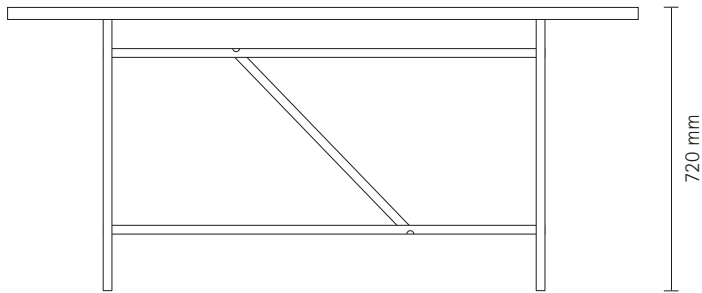

Eiermann 1 Square
Conference Table

2014 variation of the original frame

RICHARD LAMPERT

Richard Lampert
GmbH & Co KG

Gaisburgstraße 12 b
D 70182 Stuttgart

T +49 (0) 711 860 20 70
F +49 (0) 711 860 20 720

www.richard-lampert.de
mail@richard-lampert.de

Table frame 1100 x 1100 x 690 mm

frame black RAL 9005 or white RAL 9010

x

frame chrome plated

x

Tabletop 1600 x 1600 x 28 mm

melamine white (smooth), oak edge

x

table height with level adjustment 740-760 mm

Leveling feet for uneven floors

x

The table frame will be screwed to the top. Adjusting the height can only be done by using the leveling feet. Ships flat-packed.