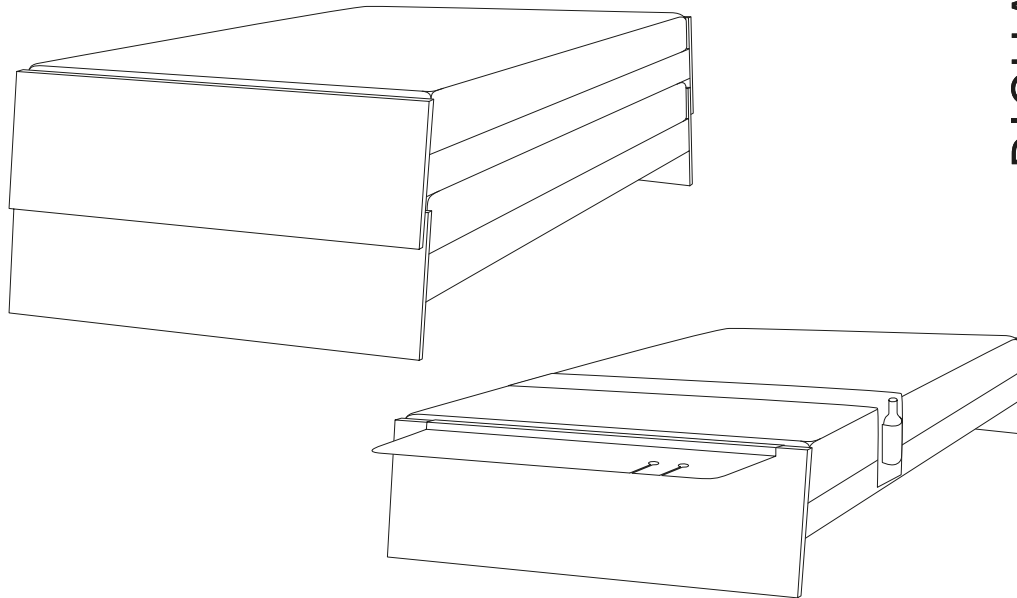

**Lönneberga Stacking Bed**  
**Maritime Pine**  
 Design  
 Alexander Seifried  
 2006/2007

height one bed: 300 mm  
 height two beds stacked: 490 mm  
 width: 900 mm  
 bottom length: 2110 mm

**RICHARD LAMPERT**

Prices per bed, including slatted base:		x
frame: maritime pine, plywood, lacquered		
slatted base: firmly attached to frame; 17 individual slats with central reinforcement.		
mattress 900 x 2000 x 100 mm: cold foam RG 40, firmness: 30, with jersey cover		x
removable textile cover for mattress (dry clean only)		
group 1: 'Solo' beige caramel, beige grey, 100% PES, 400 g/m <sup>2</sup>		x
group 2: 'Salt and Pepper' black and white, 90% CO 10% VY, 480 g/m <sup>2</sup>		x
or fabric 'Riviera' sand-coloured, dark brown, silver grey, dove blue, 45% LI, 55% PES		
2 braces, red (for connecting 2 beds side by side)		x
cushion 400 x 600 mm,	group 1: fabric as mattress	x
filling: feathers and foam chippings	group 2: fabric as mattress	x
removable fabric cover		
Alfred bed bag, 1950 mm long:	group 1: same fabric as mattress	x
	group 2: same fabric as mattress	x
Alfred bed bag, 950 mm long:	group 1: same fabric as mattress	x
	group 2: same fabric as mattress	x
Michel clip-on tray, steel, 800 x 170 mm, red, white or black, with 2 cut-outs for glasses		x
Emil utility belt, group 1 + 2 for cans, bottles, mobile phones, TV control		x

**Lönneberga Stacking Bed**  
**Solid Oak**  
 Design  
 Alexander Seifried  
 2012

height one bed: 300 mm  
 height two beds stacked: 490 mm  
 width: 900 mm  
 bottom length: 2110 mm

**RICHARD LAMPERT**