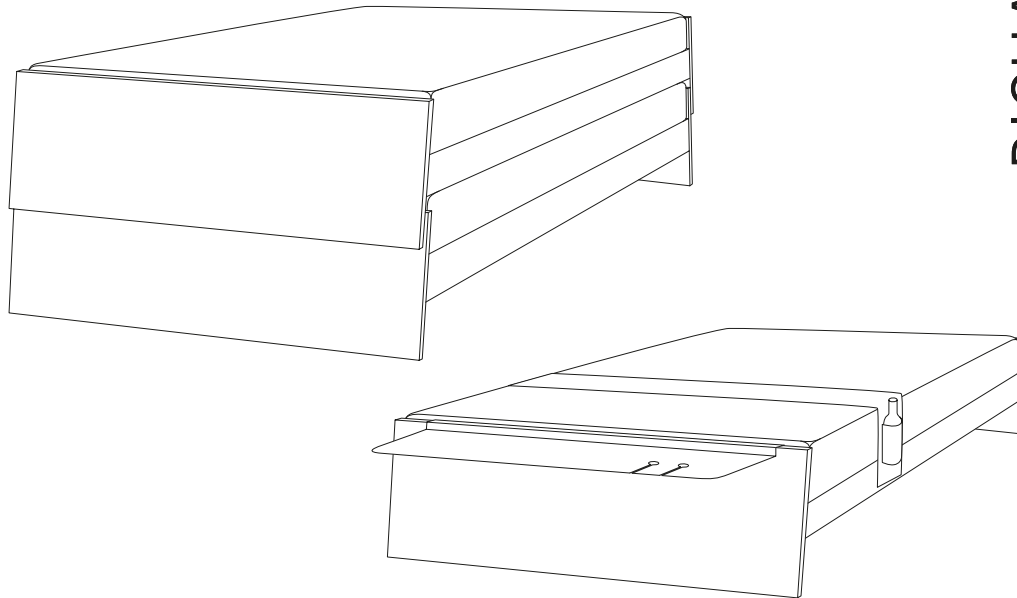

**Lönneberga Stacking Bed**  
**Painted**  
 Design  
 Alexander Seifried  
 2006/2007

height one bed: 300 mm  
 height two beds, stacked: 490 mm  
 width: 900 mm  
 bottom length: 2110 mm

**RICHARD LAMPERT**

Prices per bed, including slatted base:		x
frame: multiplex ash veneer, ash-textured MDF, with open-pore finish in red RAL 3020, white RAL 9010 or black RAL 9011 slatted base: firmly attached to frame; 17 individual slats with central reinforcement.		
mattress 900 x 2000 x 100 mm: cold foam RG 40, firmness: 30, with jersey cover		x
removable textile cover for mattress (dry clean only)		x
group 1: 'Solo' beige caramel, beige grey, 100% PES, 400 g/m <sup>2</sup>		x
group 2: 'Salt and Pepper' black and white, 90% CO 10% VY, 480 g/m <sup>2</sup> or fabric 'Riviera' sand-coloured, dark brown, silver grey, dove blue, 45% LI, 55% PES		x
2 braces, red (for connecting 2 beds side by side)		x
cushion 400 x 600 mm,	group 1: same fabric as mattress	x
filling: feathers and foam chippings	group 2: same fabric as mattress	x
removable fabric cover		
Alfred bed bag, 1950 mm long:	group 1: same fabric as mattress	x
	group 2: same fabric as mattress	x
Alfred bed bag, 950 mm long:	group 1: same fabric as mattress	x
	group 2: same fabric as mattress	x
Michel clip-on tray, steel, 800 x 170 mm, red, white or black, with 2 cut-outs for glasses		x
Emil utility belt, group 1 + 2 for cans, bottles, mobile phones, TV control		x

**Lönneberga Stacking Bed**  
**Maritime Pine**  
 Design  
 Alexander Seifried  
 2006/2007

height one bed: 300 mm  
 height two beds stacked: 490 mm  
 width: 900 mm  
 bottom length: 2110 mm

**RICHARD LAMPERT**

**Lönneberga Stacking Bed**  
**Solid Oak**  
 Design  
 Alexander Seifried  
 2012

height one bed: 300 mm  
 height two beds stacked: 490 mm  
 width: 900 mm  
 bottom length: 2110 mm

**RICHARD LAMPERT**