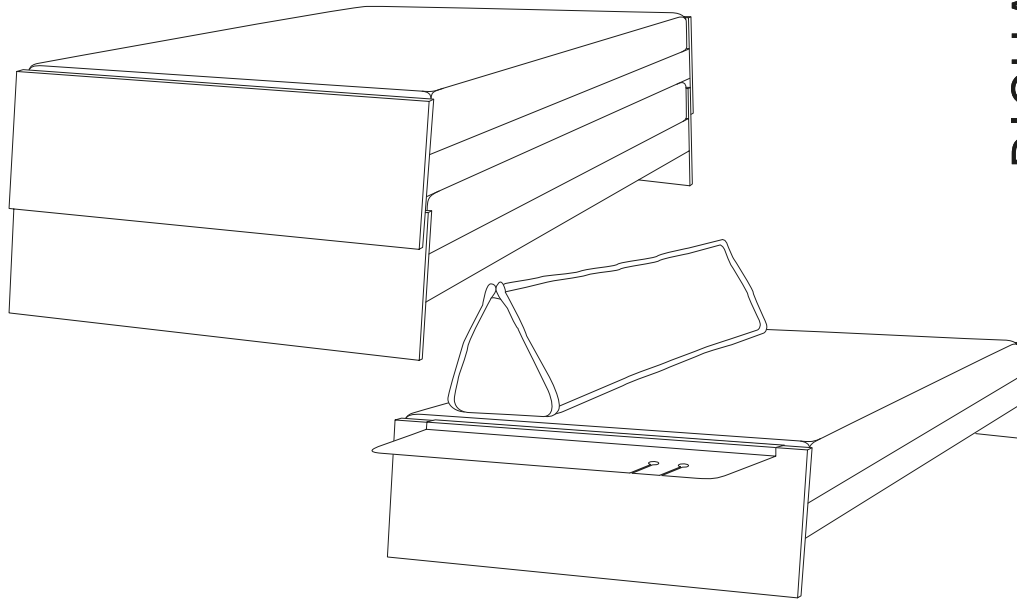

**Lönneberga Stacking Bed**  
**Painted**  
 Design  
 Alexander Seifried  
 2006/2007

height one bed: 300 mm  
 height two beds, stacked: 490 mm  
 width: 900 mm  
 bottom length: 2110 mm

**RICHARD LAMPERT**

Prices per bed, including slatted base:		x
frame: multiplex ash veneer, ash-textured MDF, with open-pore finish in red RAL 3020, white RAL 9010 or black RAL 9011 slatted base: firmly attached to frame; 17 individual slats with central reinforcement.		
mattress 900 x 2000 x 100 mm: cold foam RG 40, firmness: 30, with jersey cover		x
removable textile cover for mattress (dry clean only)		x
group 1: 'Solo' beige caramel, beige grey, 100% PES, 400 g/m <sup>2</sup>		x
group 2: 'Salt and Pepper' black and white, 90% CO 10% VY, 480 g/m <sup>2</sup> or fabric 'Riviera' sand-coloured, dark brown, silver grey, dove blue, 45% LI, 55% PES		x
2 braces, red (for connecting 2 beds side by side)		x
cushion 400 x 600 mm,	group 1: same fabric as mattress	x
filling: feathers and foam chippings	group 2: same fabric as mattress	x
removable fabric cover		
Alfred bed bag, 1950 mm long:	group 1: same fabric as mattress	x
	group 2: same fabric as mattress	x
Alfred bed bag, 950 mm long:	group 1: same fabric as mattress	x
	group 2: same fabric as mattress	x
Michel clip-on tray, steel, 800 x 170 mm, red, white or black, with 2 cut-outs for glasses		x
Emil utility belt, group 1 + 2 for cans, bottles, mobile phones, TV control		x

**Lönneberga Stacking Bed**  
**Maritime Pine**  
 Design  
 Alexander Seifried  
 2006/2007

height one bed: 300 mm  
 height two beds stacked: 490 mm  
 width: 900 mm  
 bottom length: 2110 mm

**RICHARD LAMPERT**

**Lönneberga Stacking Bed**  
**Solid Oak**  
 Design  
 Alexander Seifried  
 2012

height one bed: 300 mm  
 height two beds stacked: 490 mm  
 width: 900 mm  
 bottom length: 2110 mm

**RICHARD LAMPERT**