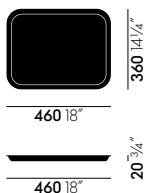

Massangaben

Classic Tray large