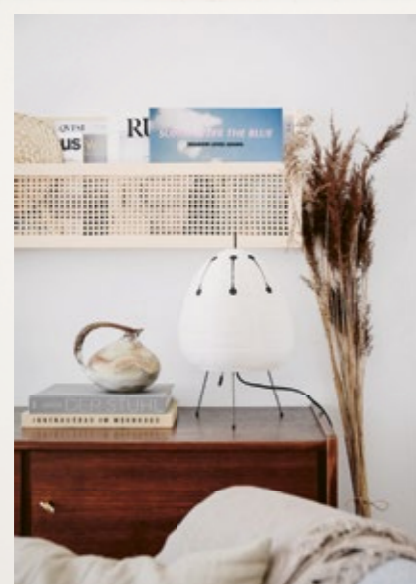

Wenn ein Produkt von Vitra zu Ihnen nach Hause kommt, hat es bereits eine lange Geschichte hinter sich. Und Sie führen diese weiter, in Ihrem Zuhause, mit all seinen Besonderheiten und eigenen Geschichten. Erzählen Sie Ihre eigene Geschichte und teilen Sie Ihre #VitraOriginal-Bilder auf Social Media.

1

2

4

3

5

7

8

6

9

(1) Es erinnert mich an ein spanisches Lied: «Kolibri, Distelfink, Amselorchester», ich will dich bei mir haben. (@milkiwayvintagecuriosidades / Santander, Spanien) (2) Maeve schwer beschäftigt an ihrem Arbeitsplatz. (@samoh_twehnam / Charlottesville, USA) (3) Die Akari bringt einen Hauch japanisches Design in meine Wohnung, das mag ich total. Ich bin immer wieder beeindruckt wie modern der Entwurf auch nach über 50 Jahren noch ist. (@craftfair / Köln, Deutschland) (4) Belohnung, Versuchung, Luxus... sind für mich die Wooden Dolls von Alexander Girard. (David Giles für @bormandbredstudio / London, UK) (5) Die Nelson Bench, der multifunktionale Lieblings-Klassiker. Sie findet in jedem Raum Verwendung. (@caffein für @designcollectors / Oostduinkerke-Koksijde, Belgien) (6) Home Sweet Home – Bohemian-Stil. (@alles_wird_gucci / Zürich, Schweiz) (7) Kontraste lassen die Dinge lebendiger erscheinen. (Ingo Heider für @yourownage / Augsburg, Deutschland) (8) Mein 6qm Wohlfühl-Arbeitszimmer. (@mammilade / Kamen, Deutschland) (9) Ein Junge. Ein Buch. Ein Stuhl. Ein entspannter Sonntagnachmittag zu Hause. (@sweetfloging / Seoul, Südkorea)